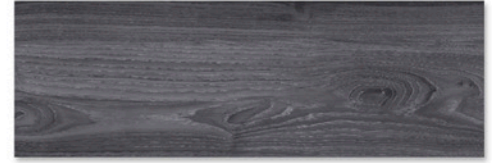

20x60 Teka (Mate)