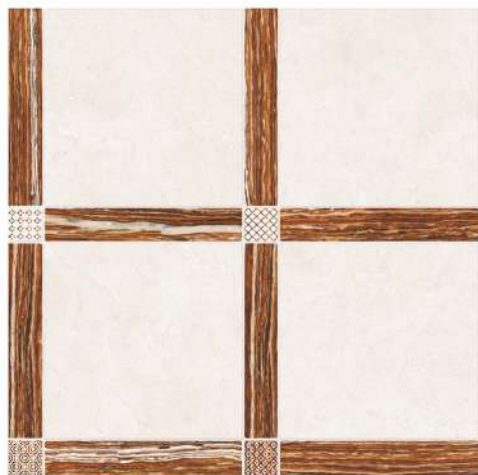

NERITA

7,3 x 30

REVESTIMIENTO · WALL TILE
MATE · MATT FINISH

PAVIMENTO · FLOOR TILE
MATE · MATT FINISH

Nerita Pav
45 x 45 CM · G5

LAYING SUGGESTIONS

STANDARD

CARPET