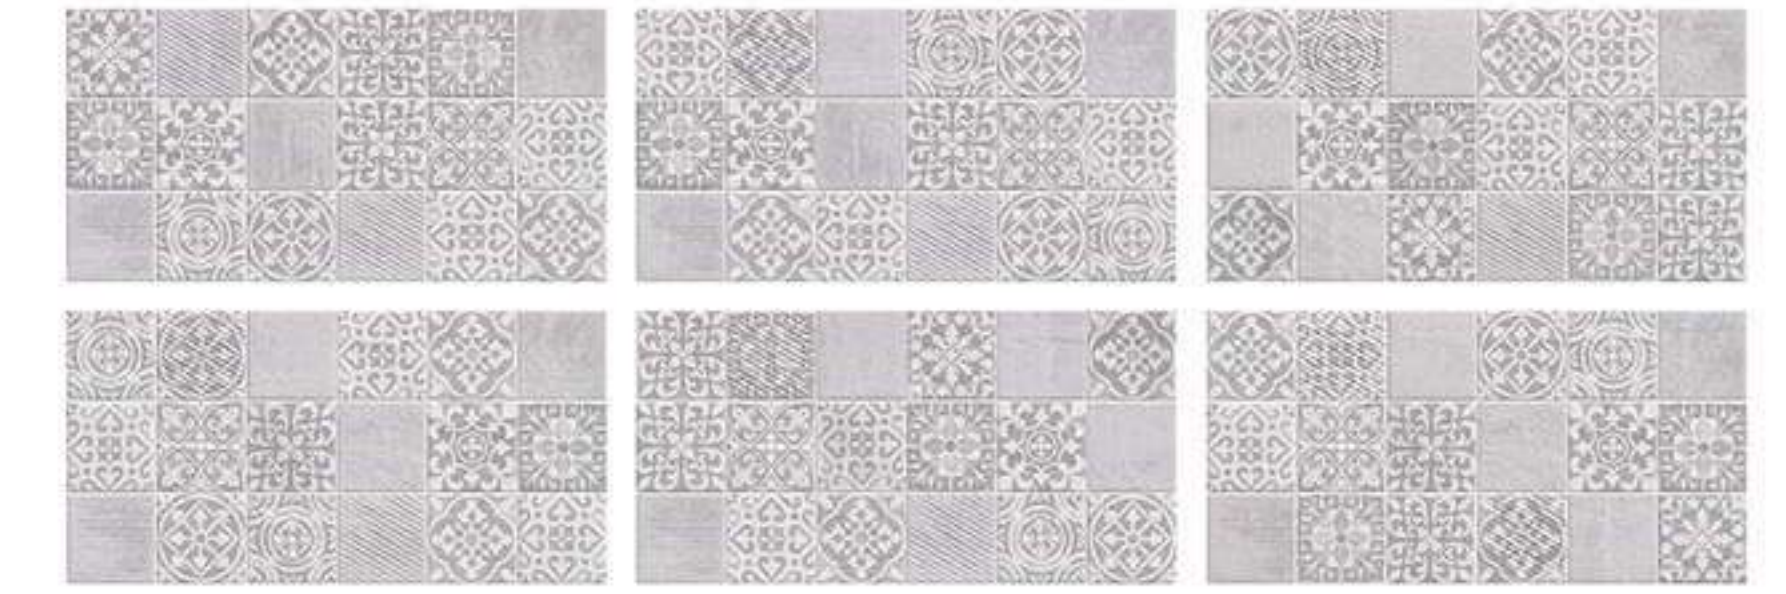

DIFFERENT DESIGNS IN EACH BOX