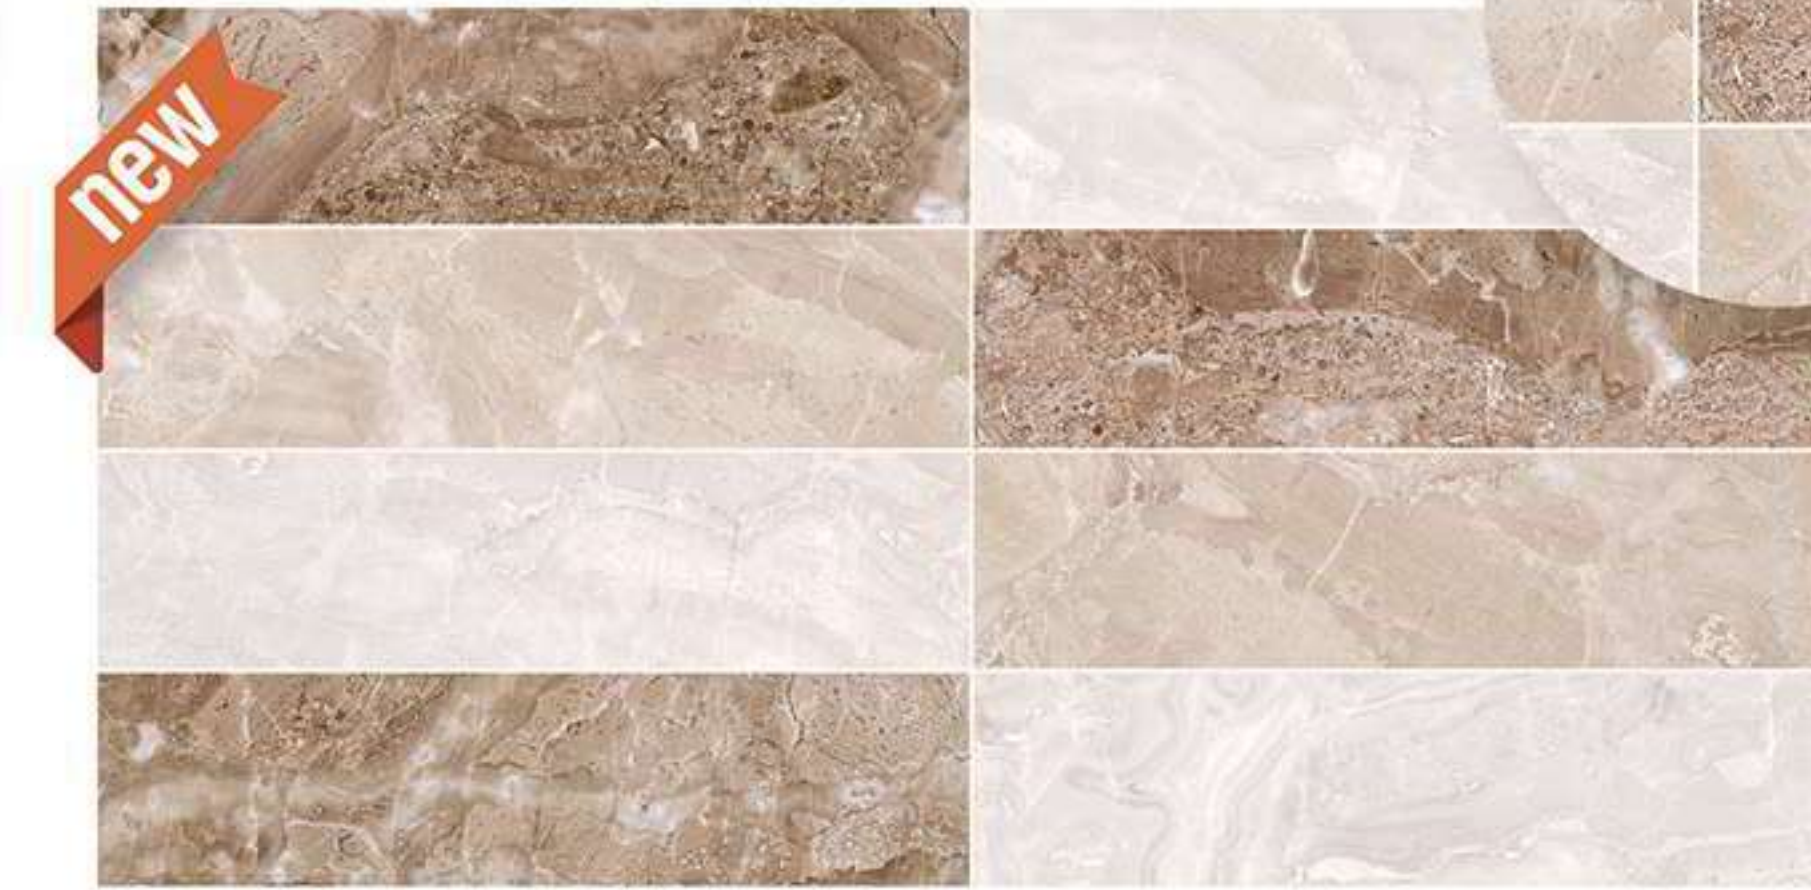

☐ BRICK VICTORIA BROWN
30 x 60 cm

G7