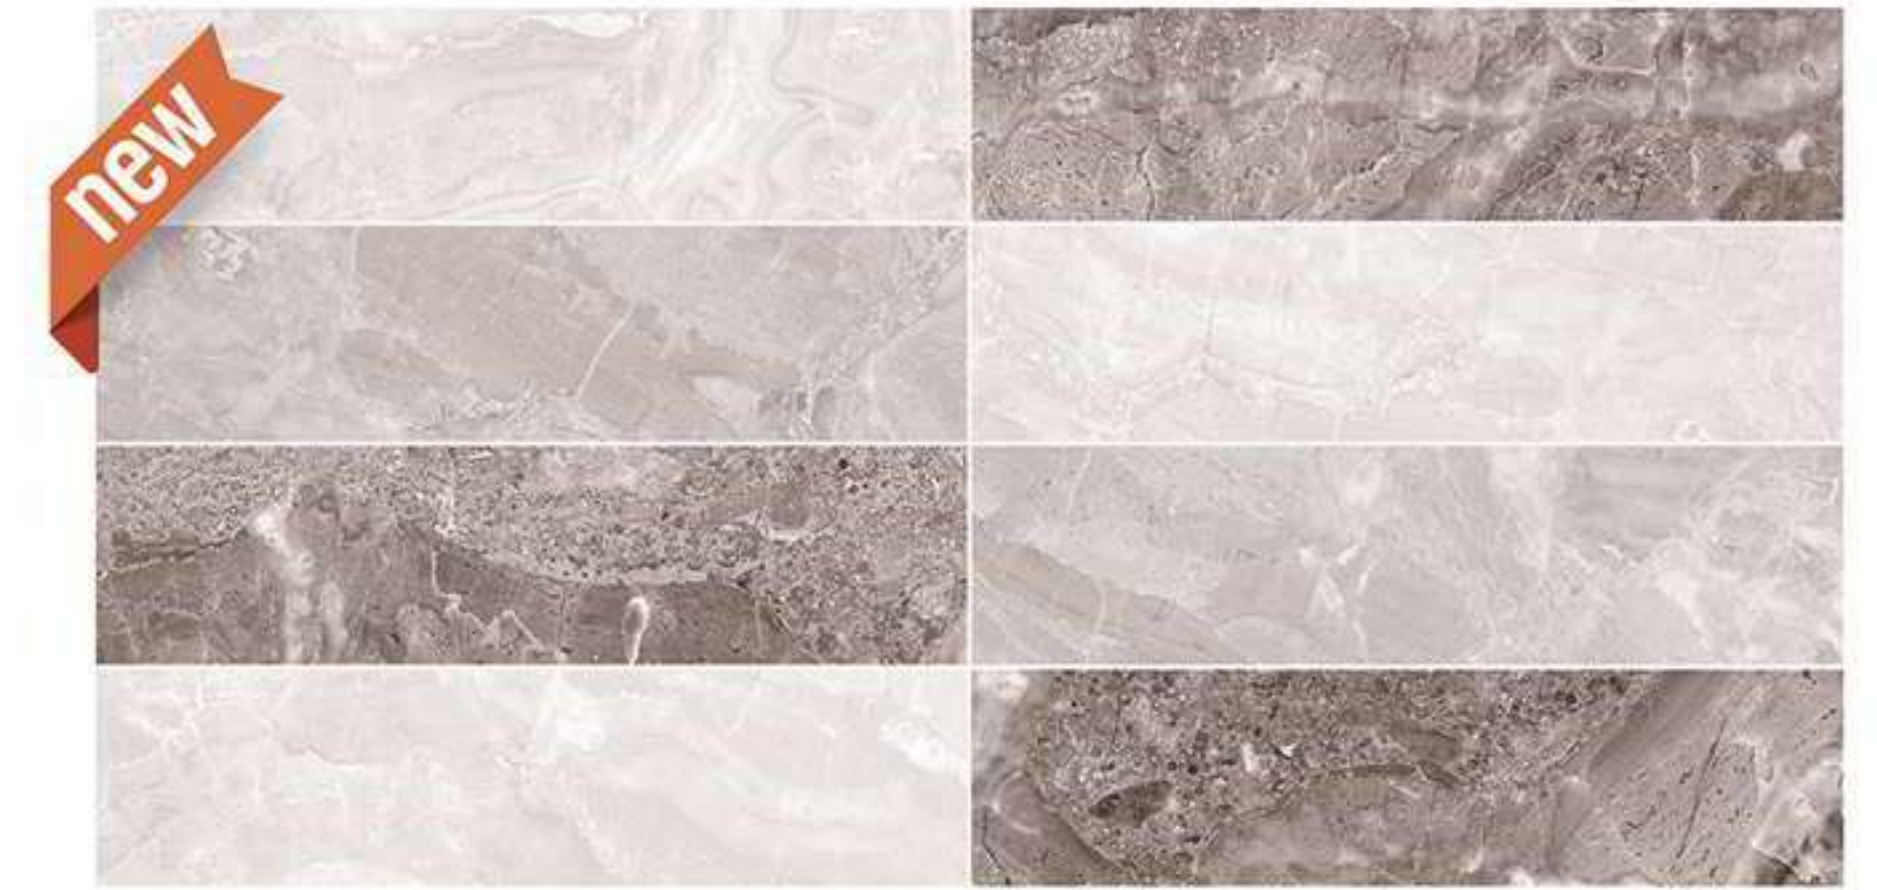

☐ BRICK VICTORIA GREY
30 x 60 cm

G7