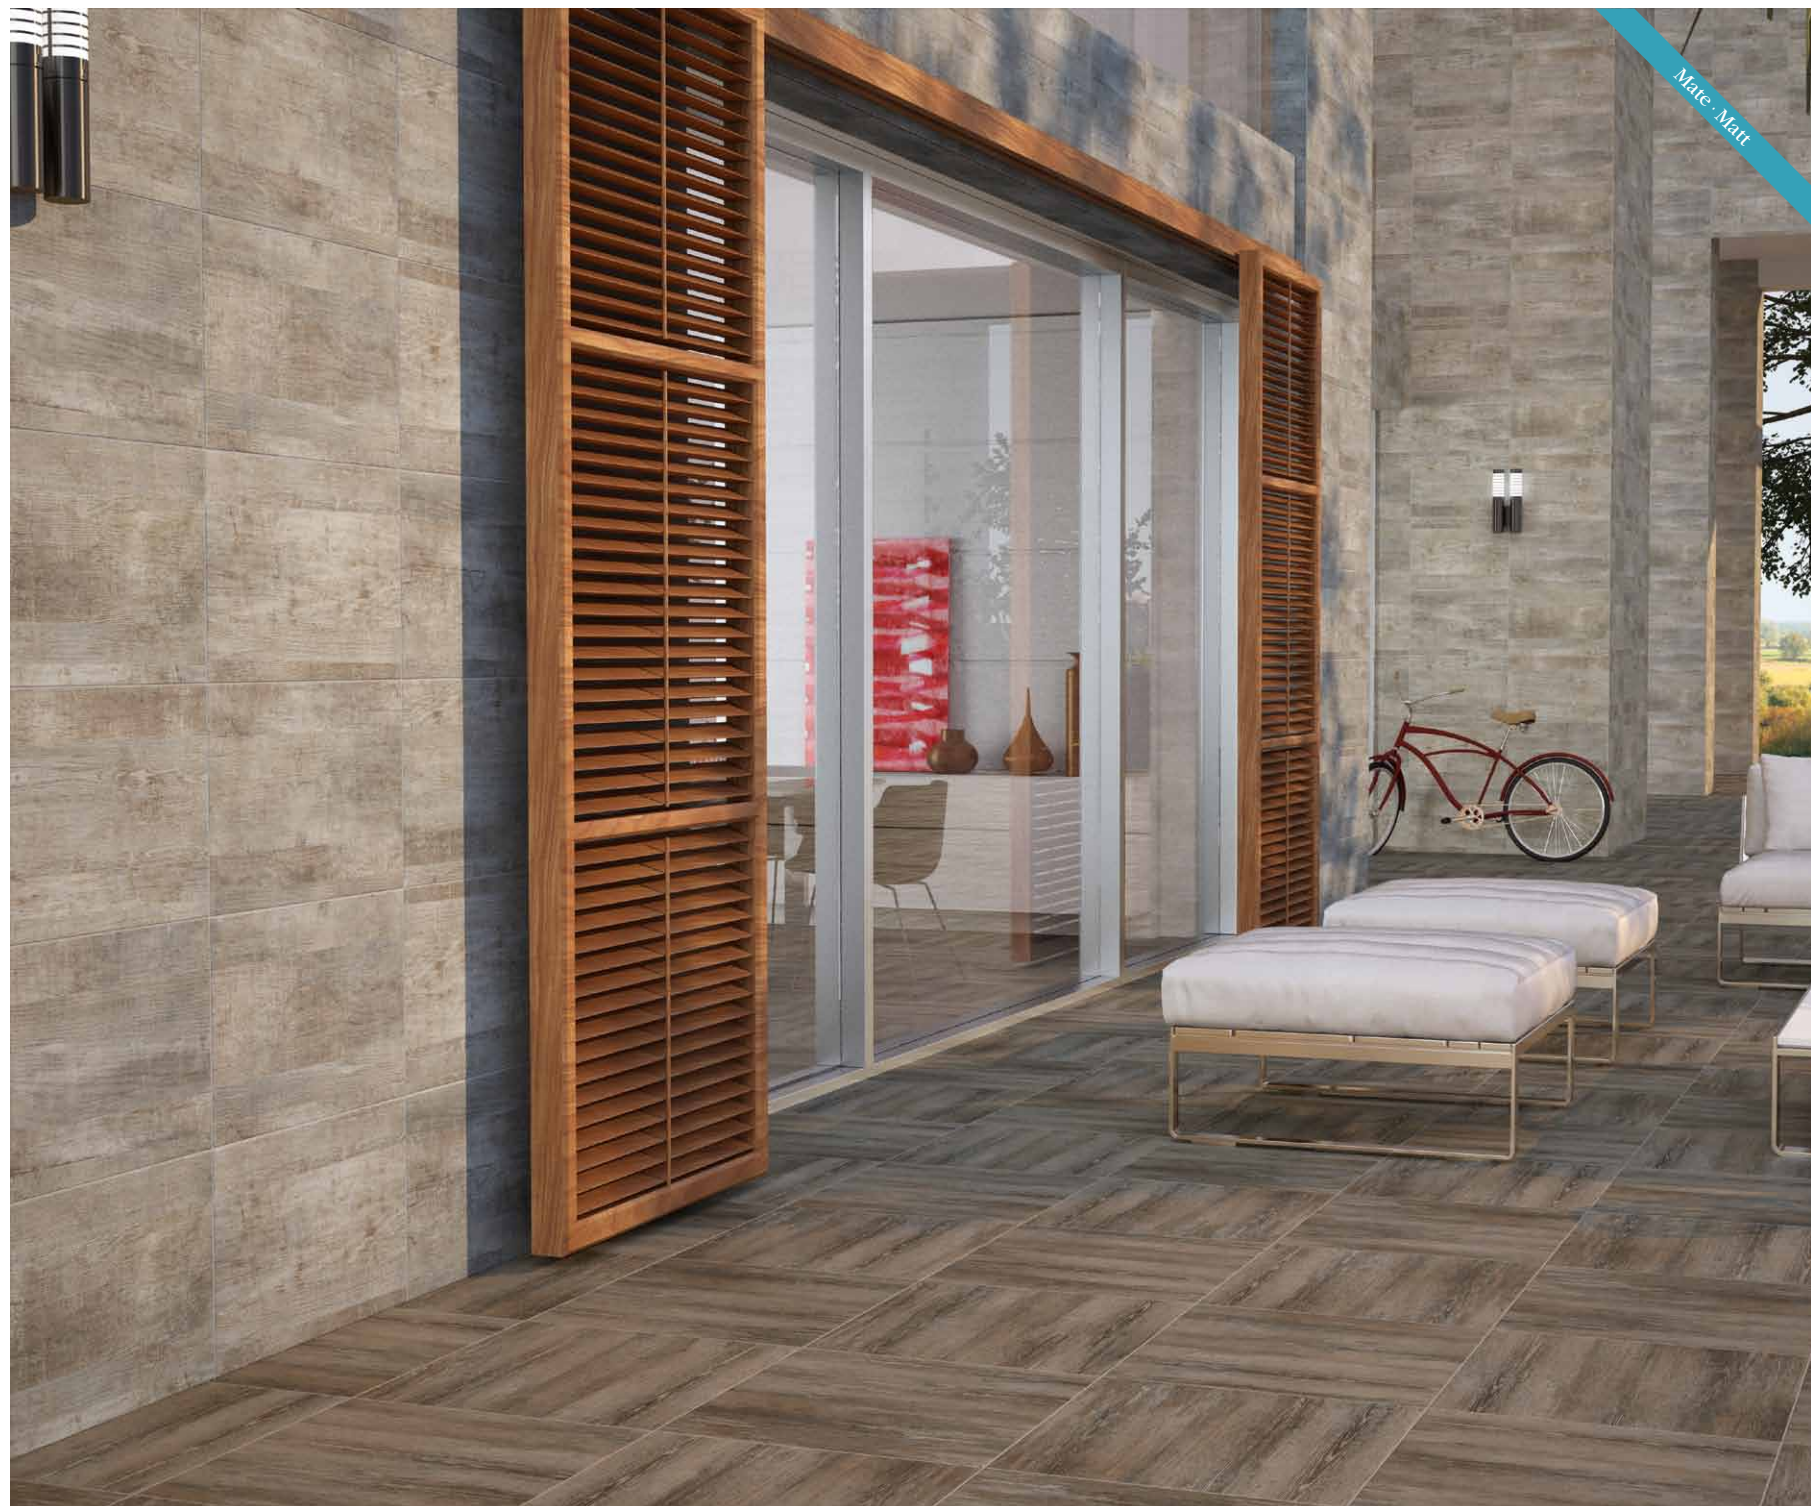

Newport  
40 x 60 cm.

P4060R

Rodapié / Skirting Newport TR-06  
8 x 40 cm. [PCK. 40]

Mate - Matt