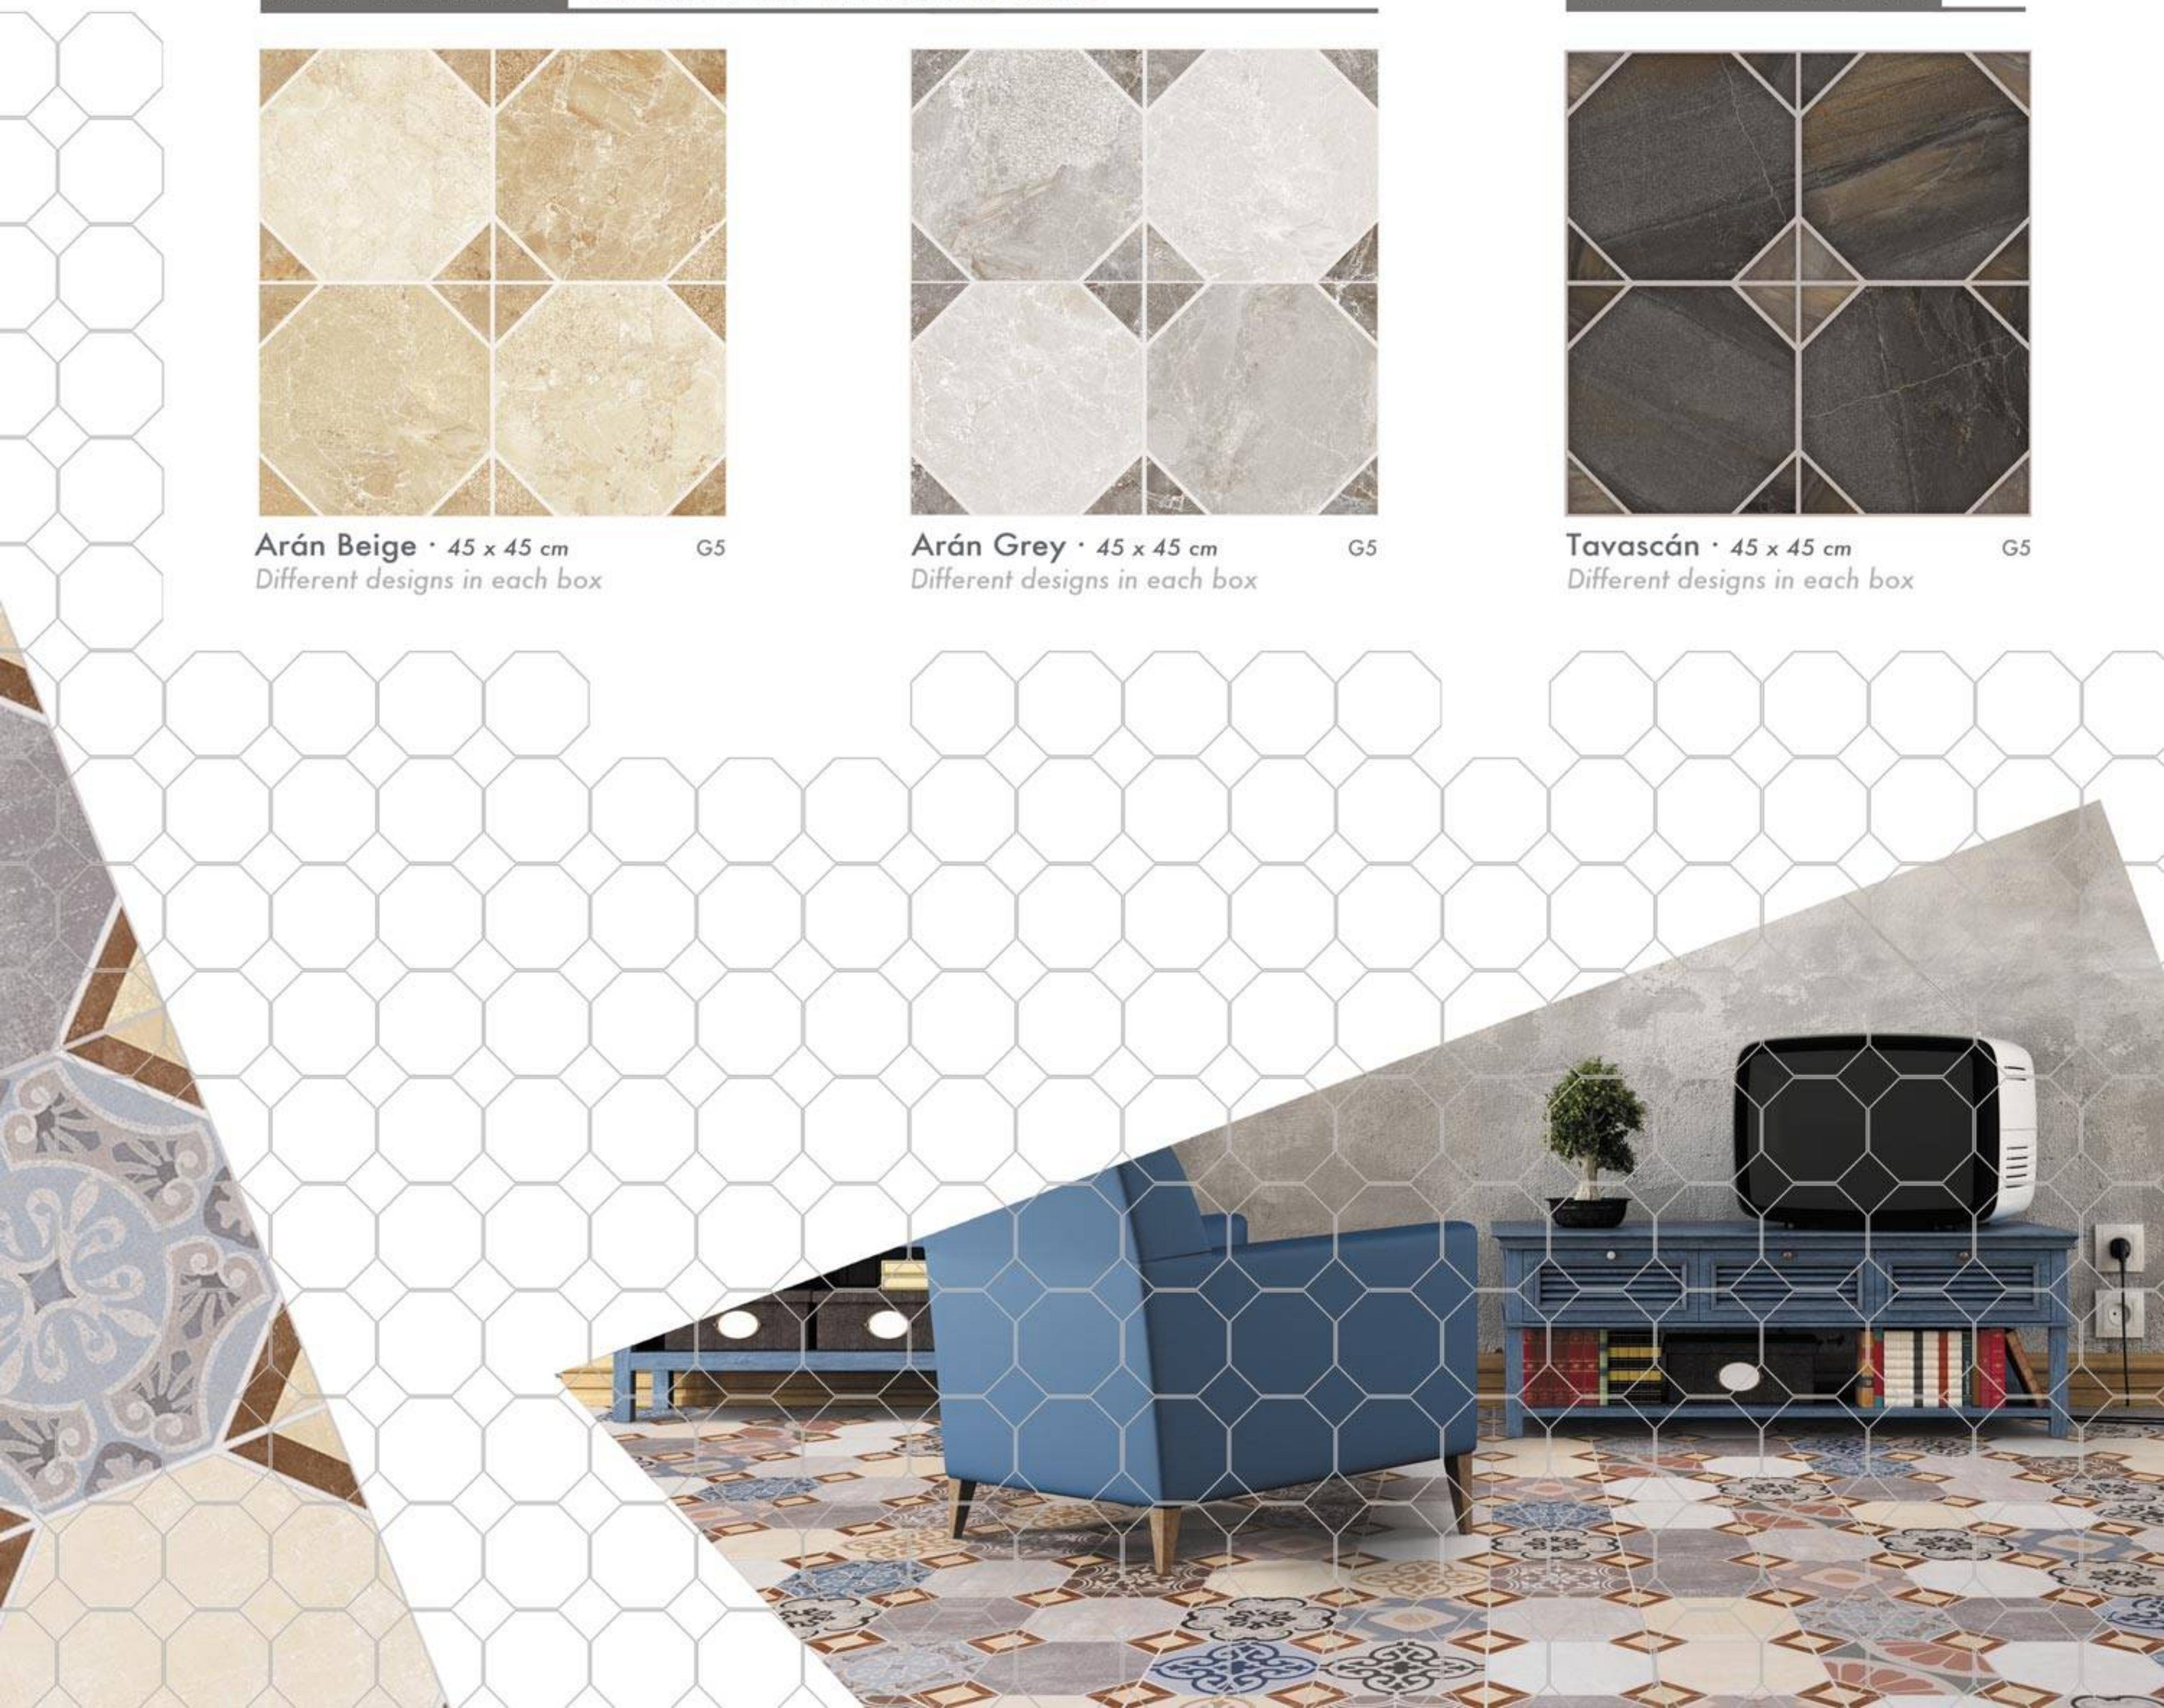

Octagons · 45 x 45 · ACABADO MATE / MATT FINISH

ARAN COLLECTION

COORDINATED WITH DENICE SERIES

TAVASCAN COLLECTION