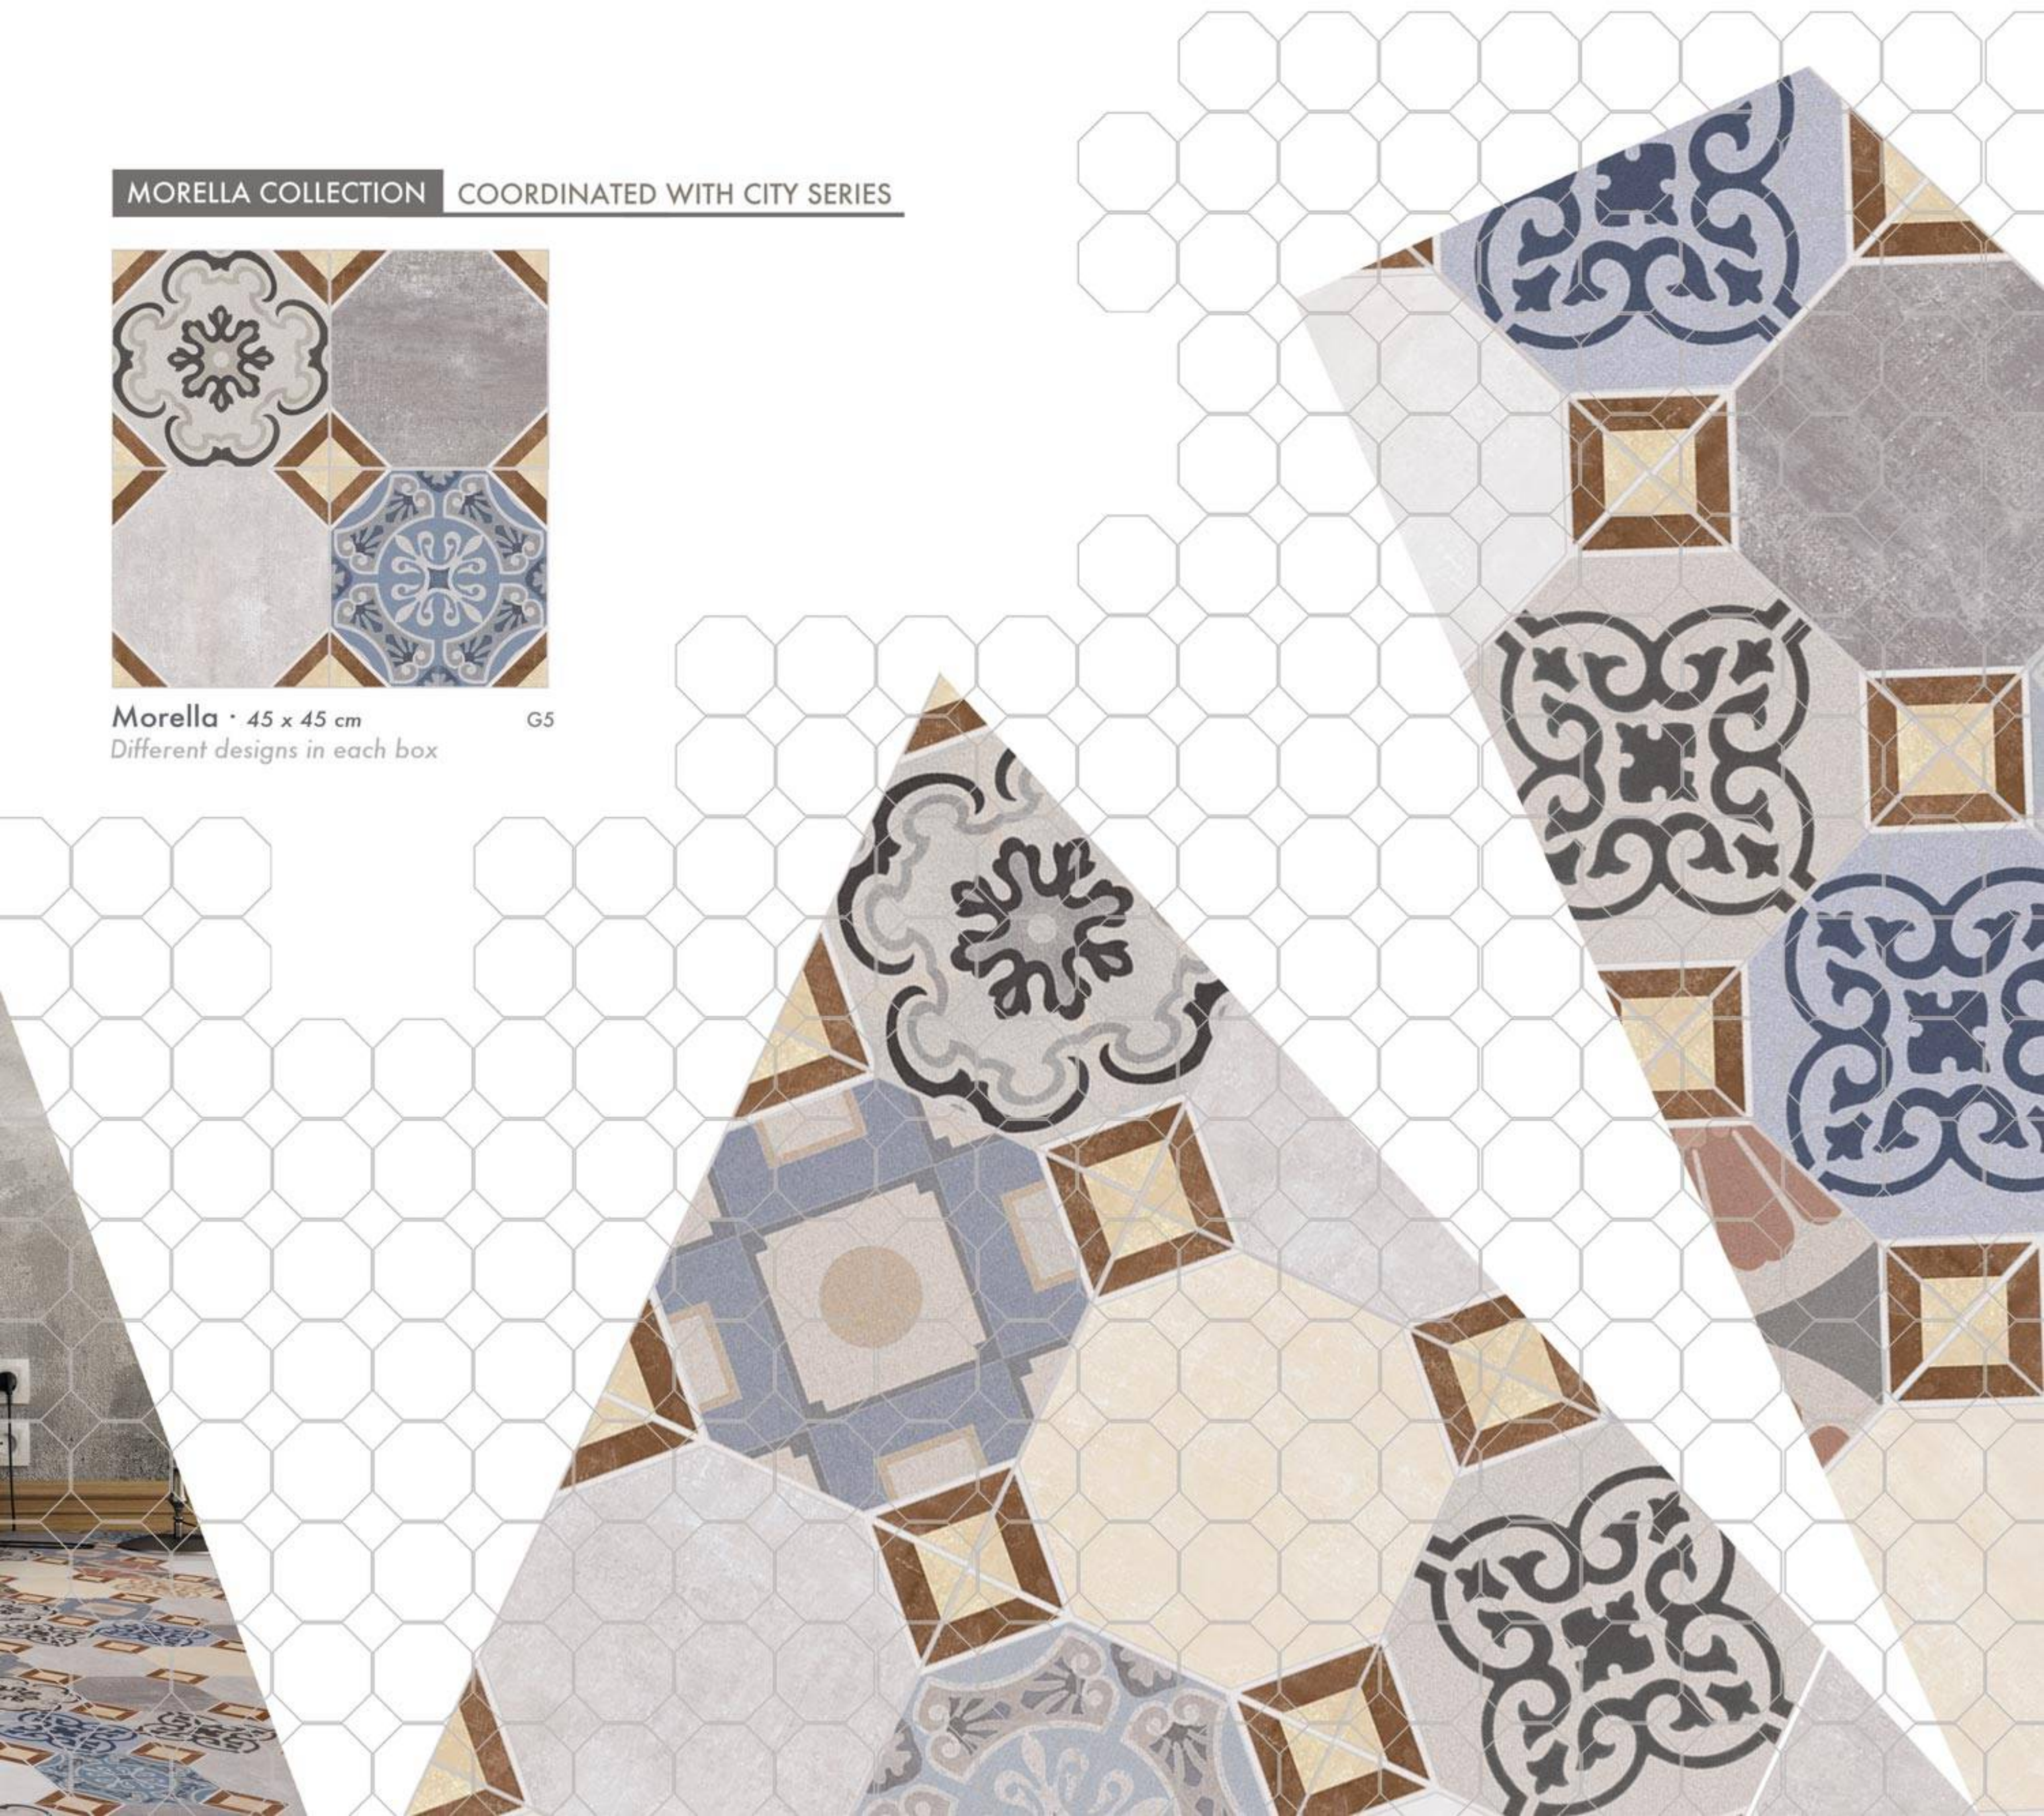

Pavimento
Floor Tiles

Acabado Mate
Matt finish

Tecnologia
Inkjet
Inkjet
Technology

Destonificado Medio
Running Shade Medium

MORELLA COLLECTION COORDINATED WITH CITY SERIES

G5