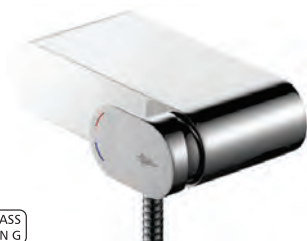

SOLID BRASS
MESSING

smartfix

03003