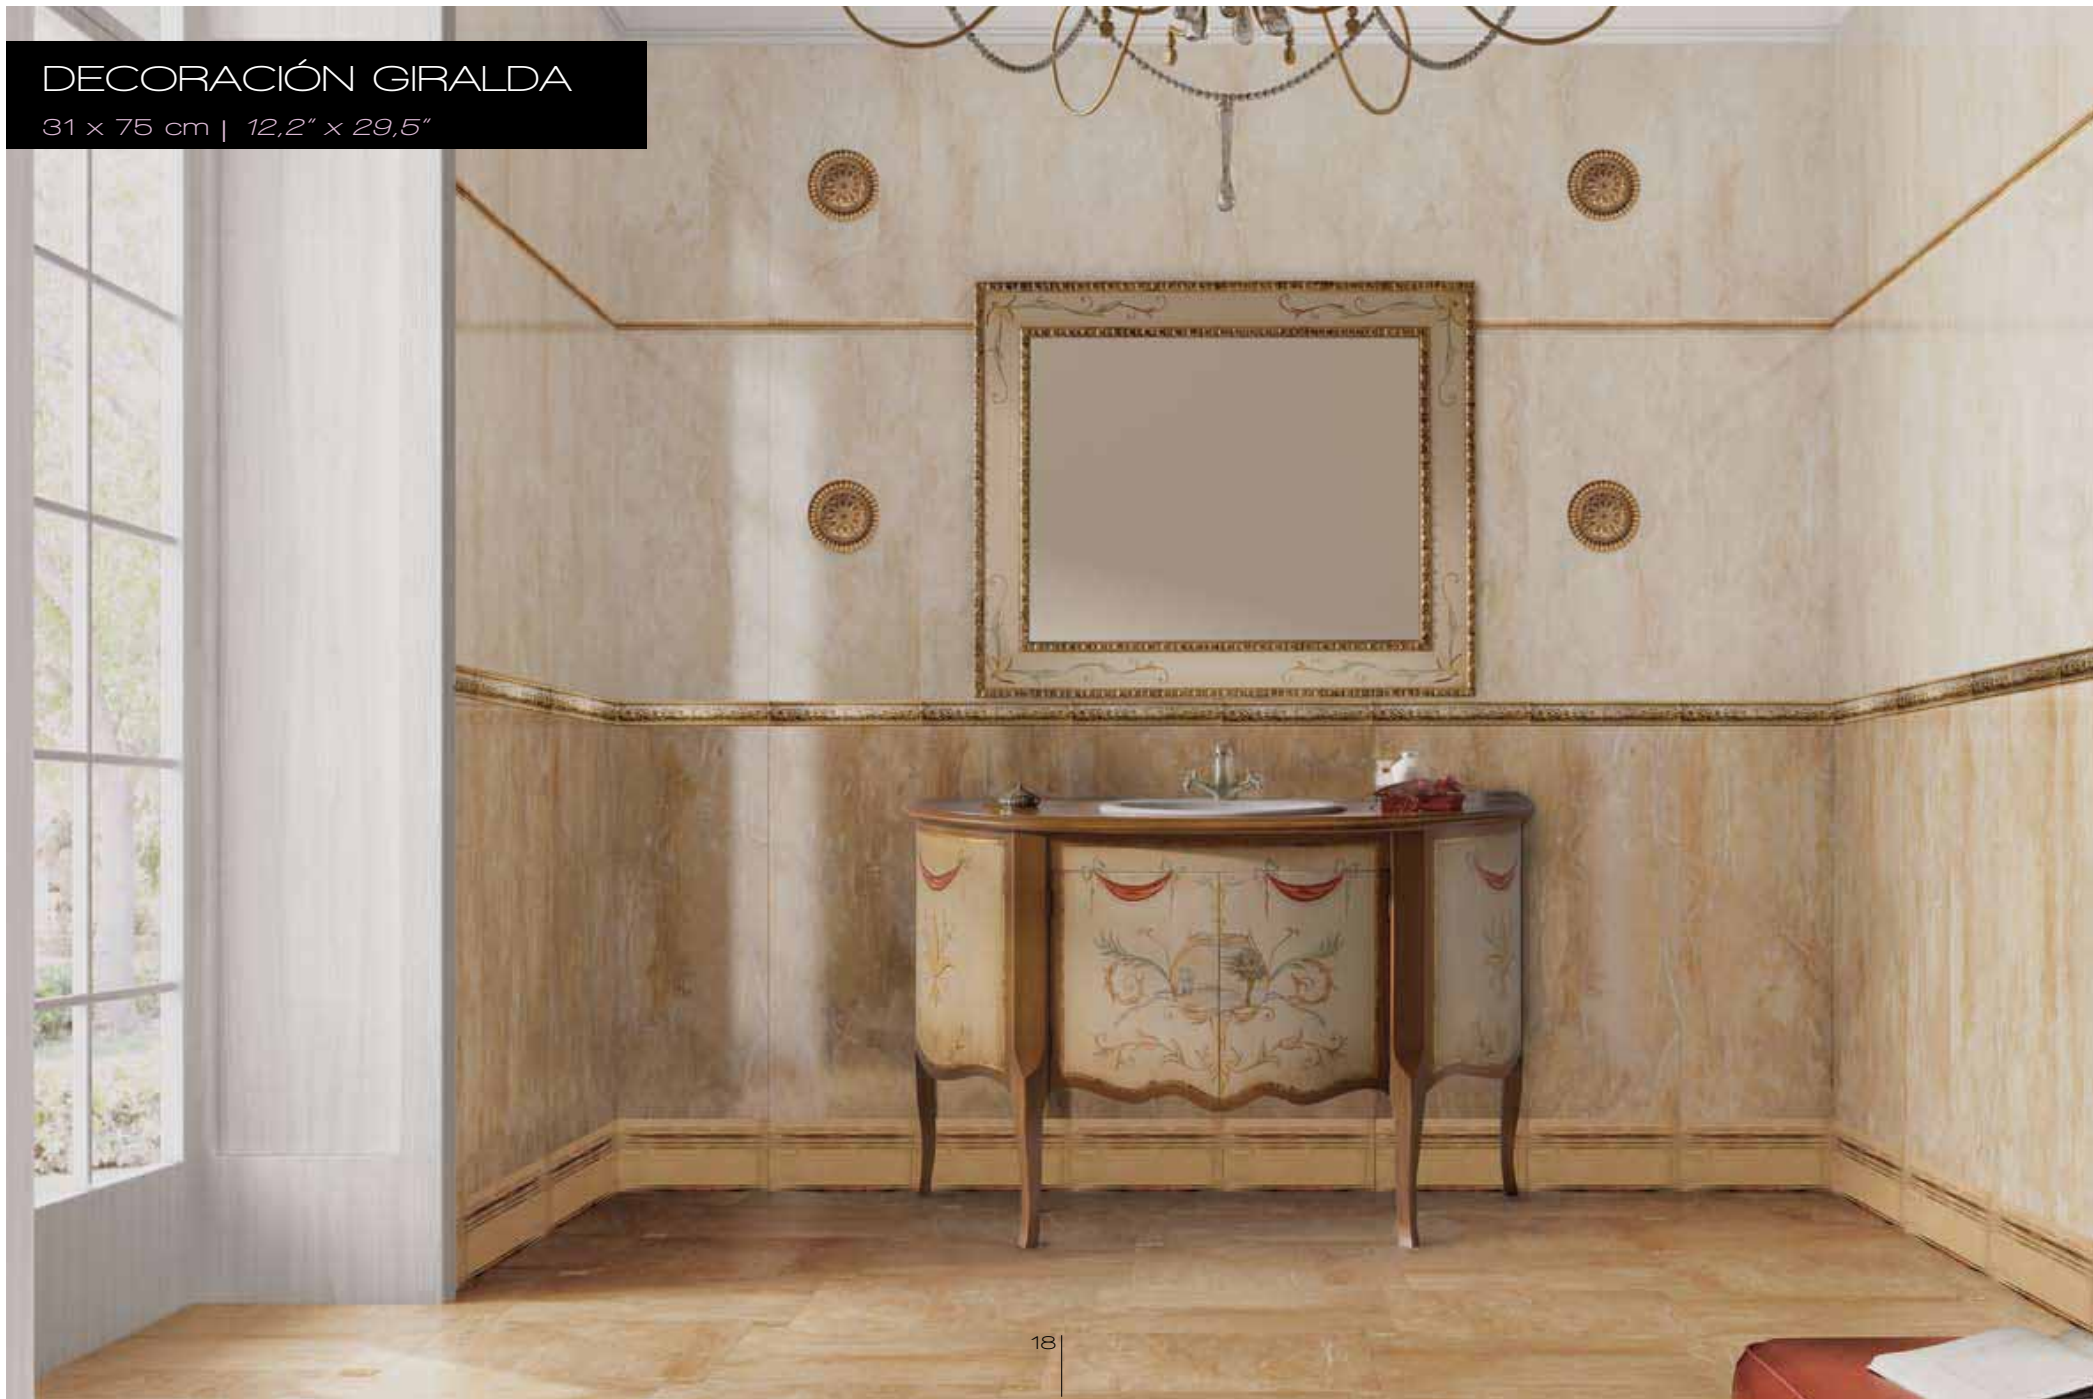

Coordinated floor tiles:

SUPREME SHINE 43

Supreme R75, Moldura Pégamo, Cenefa Pégamo, Supreme R75 Wavy, Supreme Shine 43

SUPREME R75
31 x 75 cm | 12,2" x 29,5"

DECORACIÓN GIRALDA

31 x 75 cm | 12,2" x 29,5"