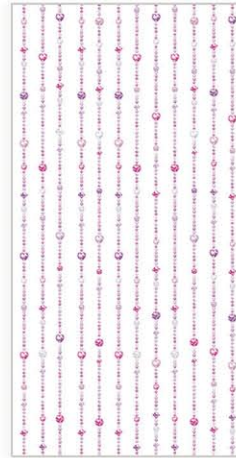

·Piezas con acabado satinado
·Satin-finishing tiles

·Piezas con acabado mate
·Matt-finishing tiles

·Piezas con acabado brillante
·Bright-finishing tiles

DISNEY PRINCESS R3060

30x60 cm · 11,8"x23,6"

DISNEY R3060 WHITE
30x60 cm

DISNEY LINE R3060 MALLOW
30x60 cm

DISNEY LINE R3060 VIOLET
30x60 cm

DIAMONDS R3060 WHITE
30x60 cm

DIAMONDS R3060 MALLOW
30x60 cm

DIAMONDS R3060 VIOLET
30x60 cm

ARIEL R3060
30x60 cm

RAPUNZEL R3060
30x60 cm

SNOW WHITE R3060
30x60 cm

CINDERELLA R3060
30x60 cm

SLEEPING BEAUTY R3060
30x60 cm

BELLE R3060
30x60 cm

PRINCESS 60
5x60 cm

PRINCESS 30
5x30 cm

PRINCESS 3A H R3060
30x60 cm

Formado por 3 piezas
It's made up of 3 pieces

PRINCESS 3A V R3060
30x60 cm