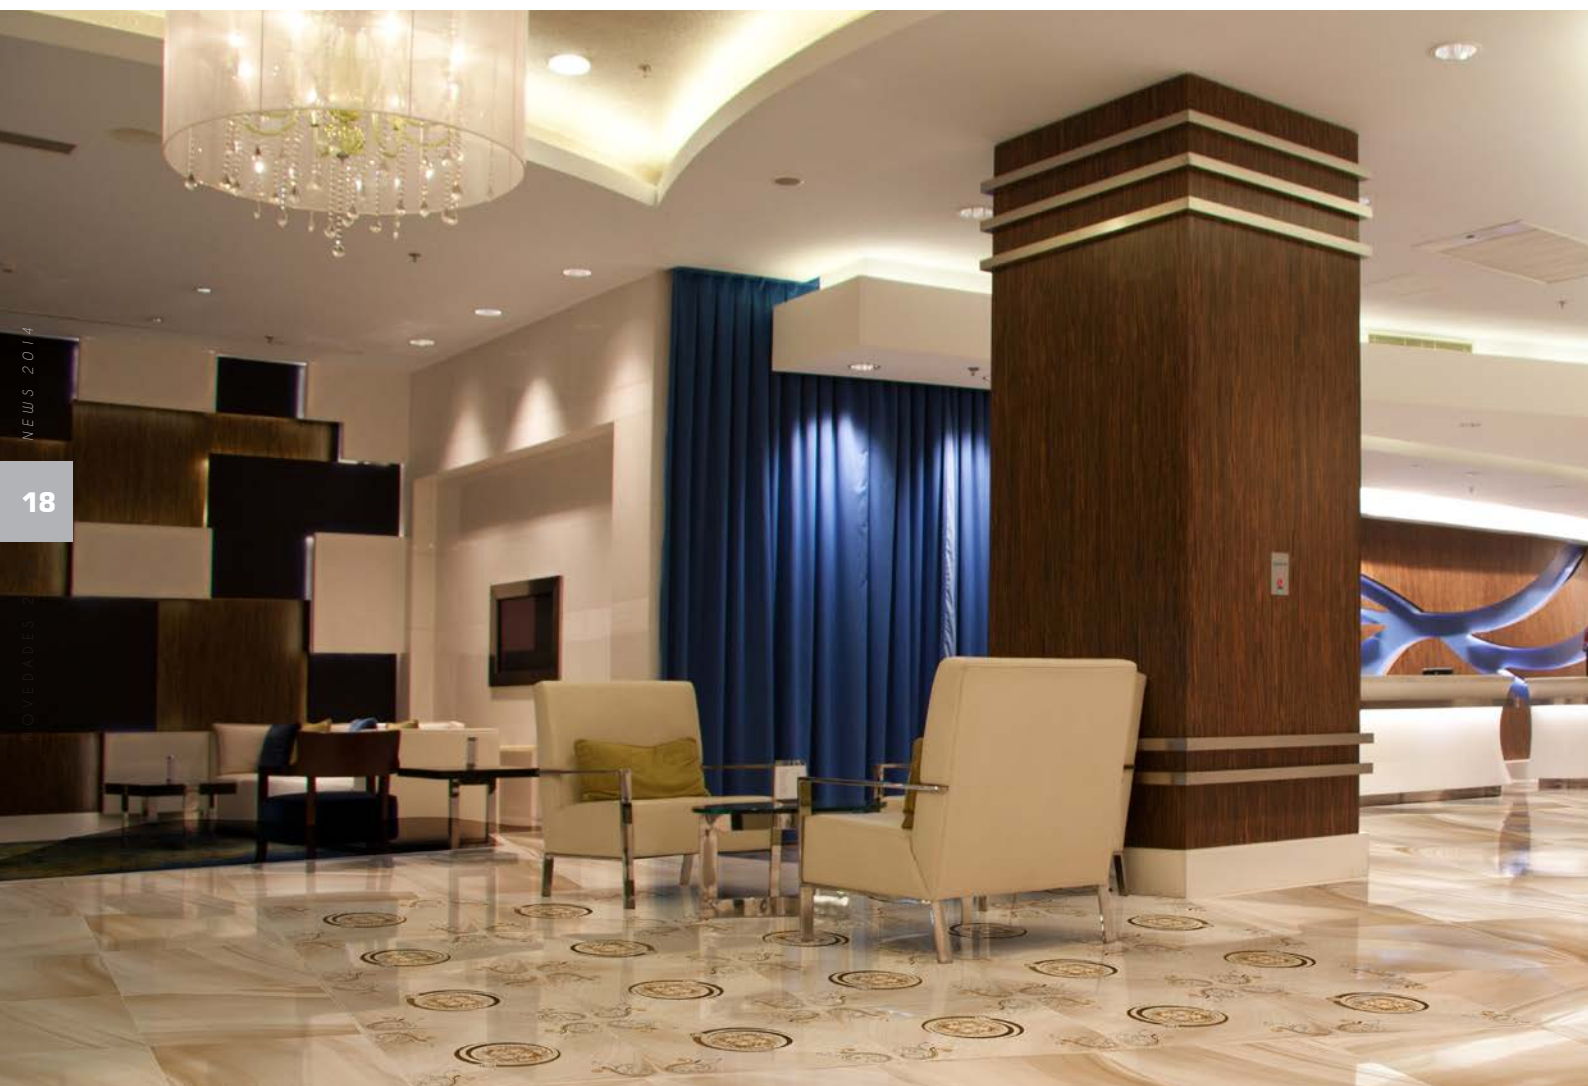

New Traditional

Agata Shine 60 beige, Decorado Amuleto Shine 60 beige

NEWS 2014

18

COVERAGES

MARMOL

marble

60x60 cm 23,6"x23,6"