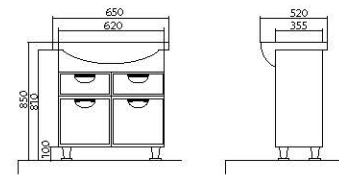

05GL0265

Тумба с умывальником
Cabinet with washbasin