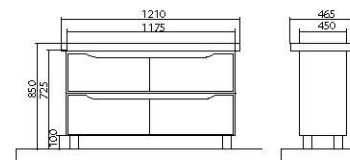

Венеция 120 / Venice 120

Тумба с умывальником
Cabinet with washbasin