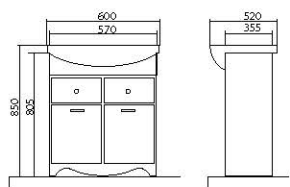

Классик 60 белый / итальянский орех
Classic 60 white / Italian walnut color
Тумба с умывальником
Cabinet with washbasin