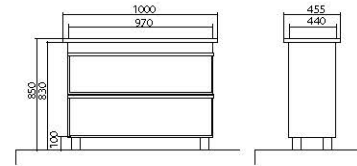

Париж 100 красный/черный/белый
Paris 100 red/black/white

Тумба с умывальником
Cabinet with washbasin