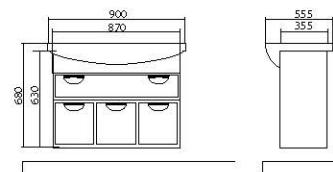

05GL90 Консольная / Cantilevered

Тумба с умывальником консольная
Cantilevered cabinet with washbasin