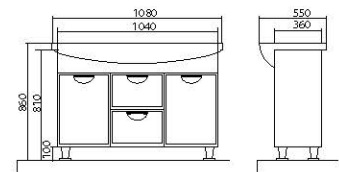

05GL108

Тумба с умывальником
Cabinet with washbasin