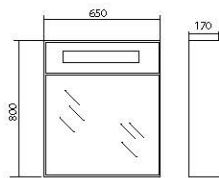

Париж 65 / Paris 65

Зеркало с подсветкой
Backlit mirror