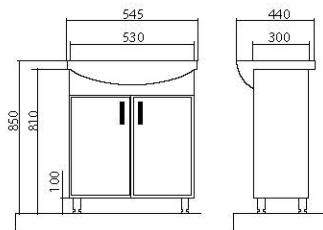

Ассоль 55 / Assol 55

Тумба с умывальником
Cabinet with washbasin