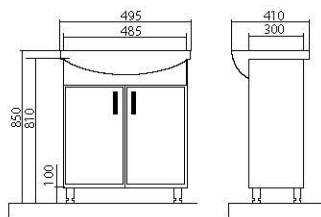

Ассоль 50 / Assol 50

Тумба с умывальником
Cabinet with washbasin