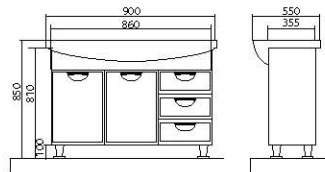

05GL90

Тумба с умывальником
Cabinet with washbasin