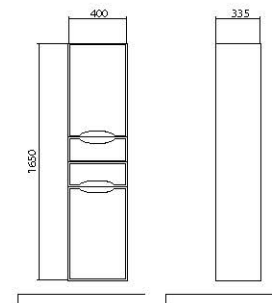

Венеция (R) Консольный /
Venice (R) Cantilevered

Пенал консольный с корзиной для белья
Cantilevered tall cabinet with laundry basket.