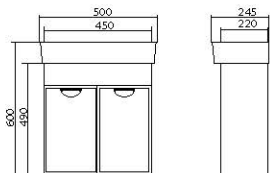

05GL50 Консольная / Cantilevered

Тумба с умывальником консольная
Cantilevered cabinet with washbasin