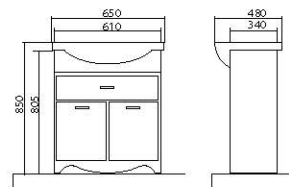

Классик 65 белый / итальянский орех
Classic 65 white / Italian walnut color
Тумба с умывальником
Cabinet with washbasin