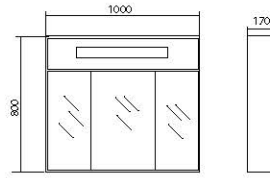

Париж 100 / Paris 100

Зеркало с подсветкой
Backlit mirror