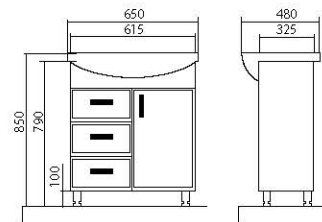

Ассоль 65 / Assol 65

Тумба с умывальником
Cabinet with washbasin