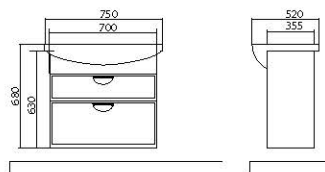

05GL75 Консольная / Cantilevered

Тумба с умывальником консольная
Cantilevered cabinet with washbasin