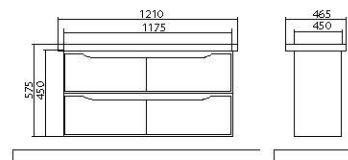

Венеция 120 / Venice 120

Тумба с умывальником консольная
Cantilevered cabinet with washbasin