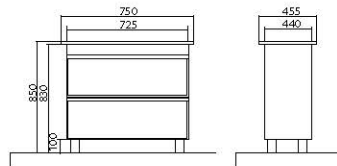

Париж 75 красный/черный/белый
Paris 75 red/black/white

Тумба с умывальником
Cabinet with washbasin