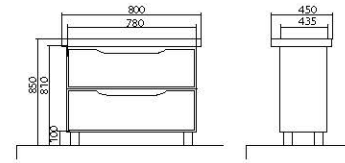

Венеция 80 / Venice 80

Тумба с умывальником
Cabinet with washbasin