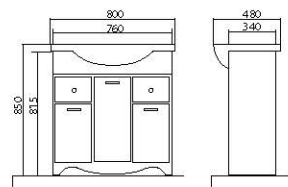

Классик 80 белый / итальянский орех
Classic 80 white / Italian walnut color
Тумба с умывальником
Cabinet with washbasin