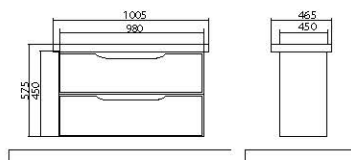

Венеция 100 / Venice 100

Тумба с умывальником консольная
Cantilevered cabinet with washbasin