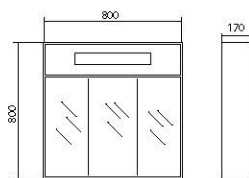

Париж 80 / Paris 80

Зеркало с подсветкой
Backlit mirror