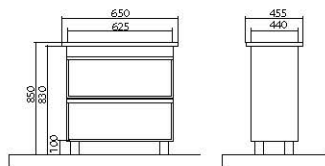

Модельный ряд / Model line

Париж 65 красный/черный/белый
Paris 65 red/black/white

Тумба с умывальником
Cabinet with washbasin