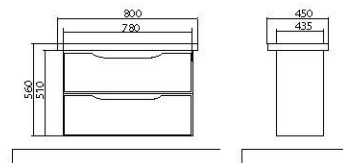

Венеция 80 / Venice 80

Тумба с умывальником консольная
Cantilevered cabinet with washbasin