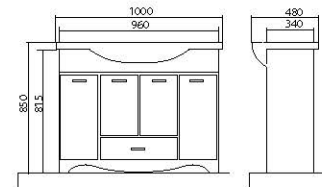

Классик 100 белый / итальянский орех
Classic 100 white / Italian walnut color
Тумба с умывальником
Cabinet with washbasin