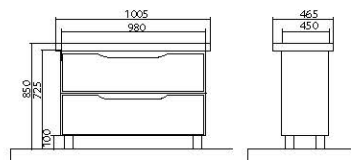

Венеция 100 / Venice 100

Тумба с умывальником
Cabinet with washbasin