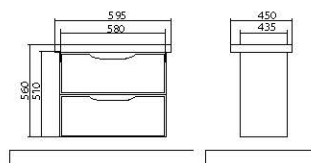

Модельный ряд / Model line

Венеция 60 / Venice 60

Тумба с умывальником консольная
Cantilevered cabinet with washbasin