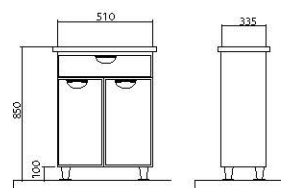

05TN2

Шкаф напольный
Floor standing cabinet