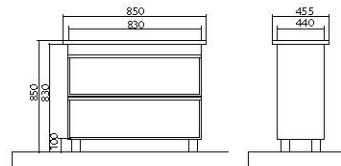

Париж 85 красный/черный/белый
Paris 85 red/black/white

Тумба с умывальником
Cabinet with washbasin