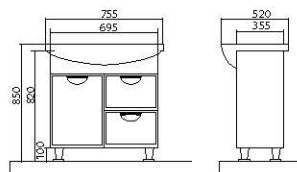

05GL75

Тумба с умывальником
Cabinet with washbasin