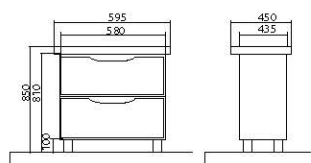

Венеция 60 / Venice 60

Тумба с умывальником
Cabinet with washbasin