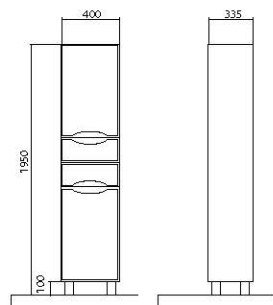

Венеция (R) / Venice (R)

Пенал с корзиной для белья
Tall cabinet with laundry basket.

На фото показаны смесители «Аква Родос» серии «Милано» и аксессуары для ванной серии «Леонардо».
The photo shows «Aqua Rodos» faucets of «Milano» series and «Leonardo» bathroom accessories.