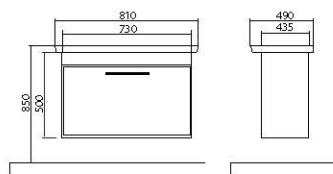

Модельный ряд / Model line

Паола 80 / Paola 80

Тумба с умывальником консольная
Cantilevered cabinet with washbasin