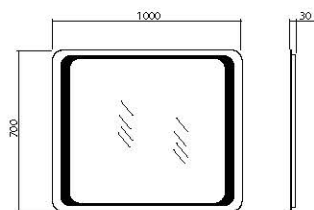

Омега 100 / Omega 100

Зеркало
Mirror