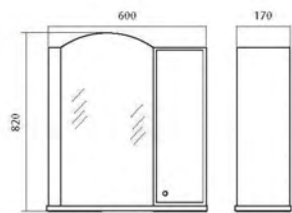

Классик 60 (R) белый / итальянский орех
Classic 60 (R) white / Italian walnut color
Зеркало
Mirror