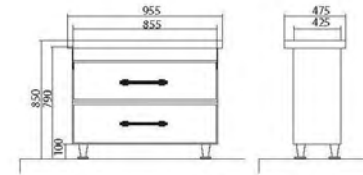

Империял 95 / Imperial 95
Тумба с умывальником
Cabinet with washbasin