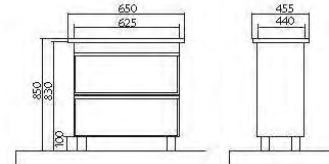

Париж 65 красный / черный / белый
Paris 65 red / black / white

Тумба с умывальником
Cabinet with washbasin