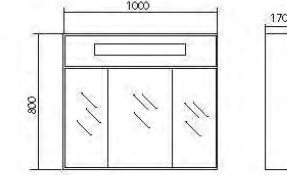

Париж 100 / Paris 100

Зеркало с подсветкой
Backlit mirror