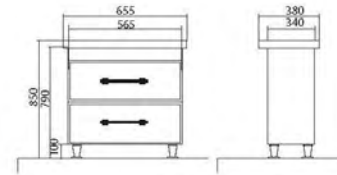

Модельный ряд / Model line

Империял 65 / Imperial 65
Тумба с умывальником
Cabinet with washbasin