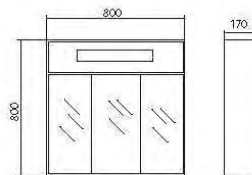

Париж 80 / Paris 80

Зеркало с подсветкой
Backlit mirror