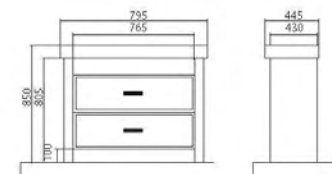

Лотос 80 / Лотос 80 венге
Lotus 80 / Lotus 80 venge

Тумба с умывальником
Cabinet with washbasin