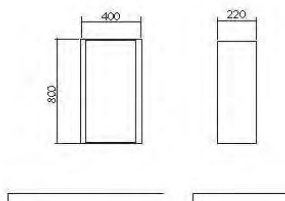

Париж красный / черный
Paris red / black

Шкаф консольный
Cantilevered cabinet