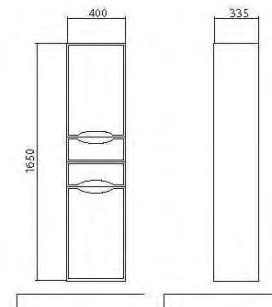

Венеция (R) Консольный /
Venice (R) Cantilevered

Пенал консольный с корзиной для белья
Cantilevered tall cabinet with laundry basket.