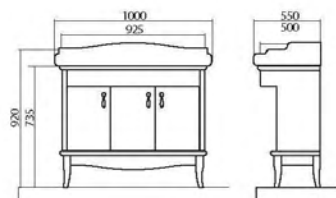

Модельный ряд / Model line

Микела 100 Бьянко Спарко / Кальвадос
Michela 100 Bianco Sparko / Calvados

Тумба с умывальником
Cabinet with washbasin