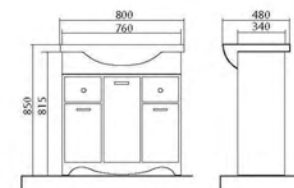

Классик 80 белый / итальянский орех
Classic 80 white / Italian walnut color
Тумба с умывальником
Cabinet with washbasin