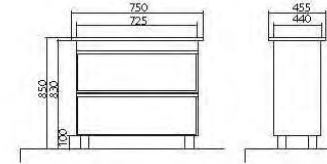

Париж 75 красный / черный / белый
Paris 75 red / black / white

Тумба с умывальником
Cabinet with washbasin