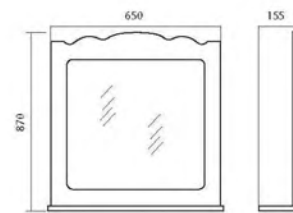

Классик 65 (R) белый / итальянский орех
Classic 65 (R) white / Italian walnut color
Зеркало
Mirror