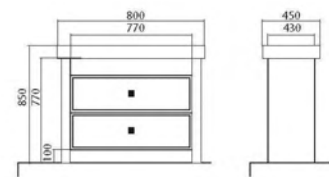

Модельный ряд / Model line

Фреска 80 / Fresco 80
Тумба с умывальником
Cabinet with washbasin