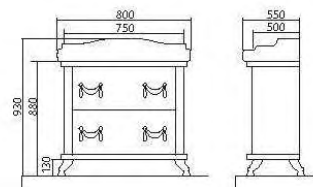

Модельный ряд / Model line

Арт Деко 80 айвори/итальянский орех
Art Deco 80 Ivory/Italian walnut

Тумба с умывальником
Cabinet with washbasin