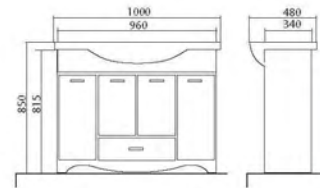

Классик 100 белый / итальянский орех
Classic 100 white / Italian walnut color
Тумба с умывальником
Cabinet with washbasin