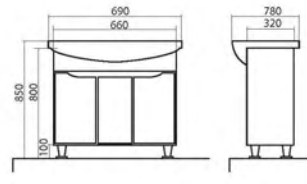

Родорс 70 / Rodors 70
Тумба с умывальником
Cabinet with washbasin