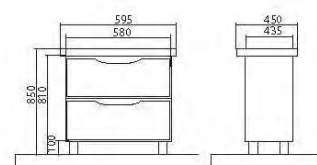

Венеция 60 / Venice 60

Тумба с умывальником
Cabinet with washbasin