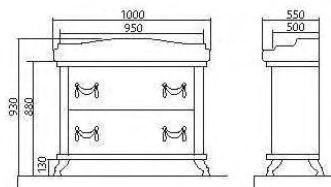

Арт Деко 100 айвори/итальянский орех
Art Deco 100 Ivory/Italian walnut

Тумба с умывальником
Cabinet with washbasin