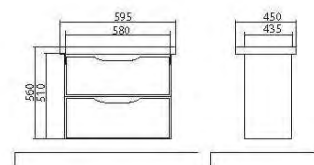

Модельный ряд / Model line

Венеция 60 / Venice 60

Тумба с умывальником консольная
Cantilevered cabinet with washbasin