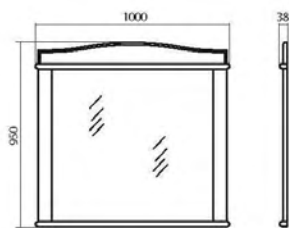

Микела Бьянко Спарко / Кальвадос
Michela 100 Bianco Sparko / Calvados

Зеркало
Mirror