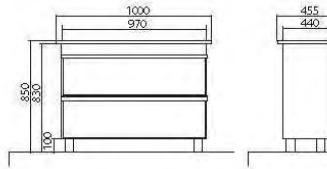

Париж 100 красный / черный / белый
Paris 100 red / black / white

Тумба с умывальником
Cabinet with washbasin