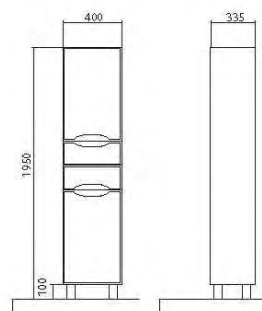

Венеция (R) / Venice (R)