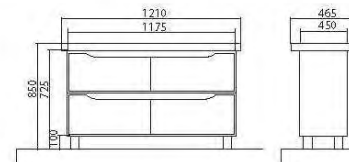

Венеция 120 / Venice 120

Тумба с умывальником
Cabinet with washbasin