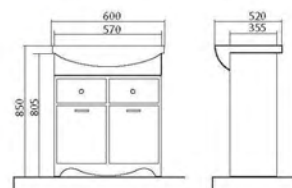

Классик 60 белый / итальянский орех
Classic 60 white / Italian walnut color
Тумба с умывальником
Cabinet with washbasin