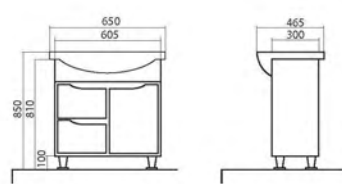

Родорс 65 / Rodors 65
Тумба с умывальником
Cabinet with washbasin