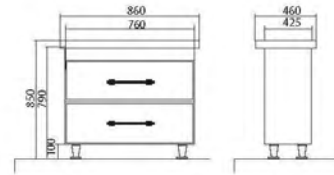

Империял 85 / Imperial 85
Тумба с умывальником
Cabinet with washbasin