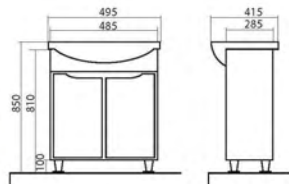

«Rodors» – enjoy your time in beautiful and comfortable bathroom.

«Rodors» – an elegant shapes!

Materials:

- High-quality «Turkuaz» washbasins (Turkey), «Kolo» (Poland).
- «Kronospan» MDF facades (Poland), 19 mm in thickness; enclosure is made from «Egger» chipboard (Austria). Materials are resistant to humidity and temperature conditions.
- Furniture is covered with three layers of primer and painted with two coats of polyurethane paint manufactured by the Italian company «ICA».
- 4 mm wide mirrored panels are manufactured by the Belgian company «AGC».
- Fixtures of the Spanish company «Ebir»
- Certified «Blum» (Austria), «Hettich», «Hefe» (Germany) furniture hardware is used in the furniture. Furniture fittings comply with the European quality standards.
- Drawers are equipped with the smooth closing system «Blumotion».