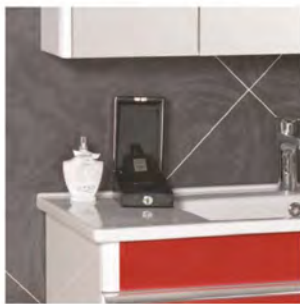

КЕРАМИКА / CERAMICS: