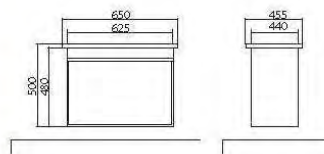

Модельный ряд / Model line

Париж 65 красный / черный / белый
Paris 65 red / black / white

Тумба с умывальником консольная
Cantilevered cabinet with washbasin