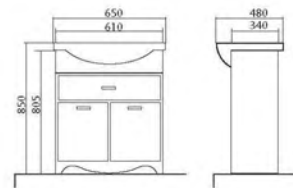

Классик 65 белый / итальянский орех
Classic 65 white / Italian walnut color
Тумба с умывальником
Cabinet with washbasin