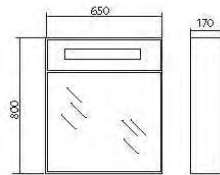

Париж 65 / Paris 65

Зеркало с подсветкой
Backlit mirror