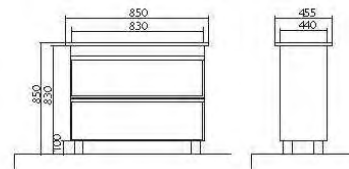

Париж 85 красный / черный / белый
Paris 85 red / black / white

Тумба с умывальником
Cabinet with washbasin