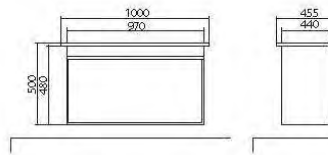

Париж 100 красный / черный / белый
Paris 100 red / black / white

Тумба с умывальником консольная
Cantilevered cabinet with washbasin