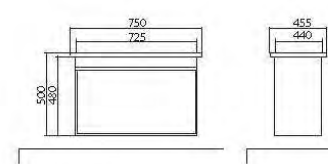

Париж 75 красный / черный / белый
Paris 75 red / black / white

Тумба с умывальником консольная
Cantilevered cabinet with washbasin