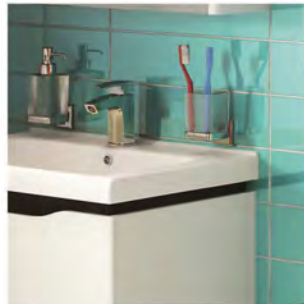

Вся мебель «Аква Родос» комплектуется высококачественными умывальниками от ведущих европейских производителей.