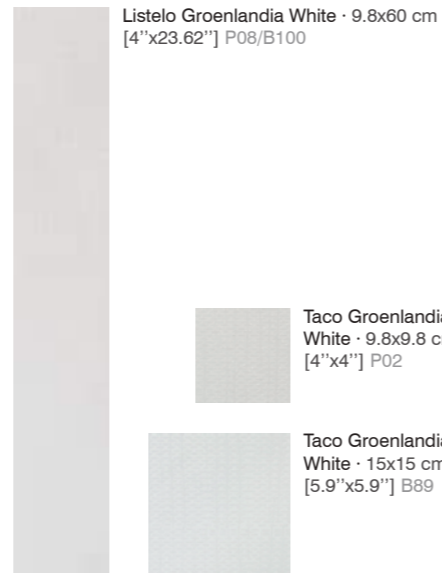

Formato pzs Size pcs	pzs/caja pcs/box	m2/caja SQM/box	Kg/caja Kg/box	cajas/pallet boxes/pallet	m2/pallet SQM/pallet	kg/pallet kg/pallet
Base	60x60	3	1.08	24.25	40	43.2	970
Base	29.8x60	6	1.08	24.0834	60	64.80	1445