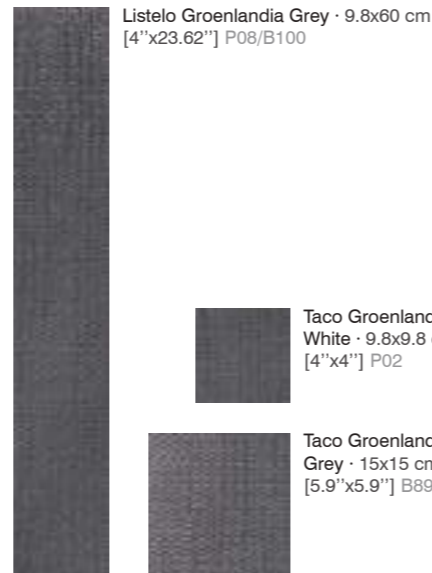

Groenladia

60x60 cm / 29.8x60 cm
23.62"x23.62" / 11.7"x23.62"

PORCELÁNICO
PORCELAIN

	Formato pzs Size pcs	pzs/caja pcs/box	m2/caja SQM/box	Kg/caja Kg/box	cajas/pallet boxes/pallet	m2/pallet SQM/pallet	kg/pallet kg/pallet
Base	60x60	3	1.08	24.25	40	43.2	970
Base	29.8x60	6	1.08	24.0834	60	64.80	1445