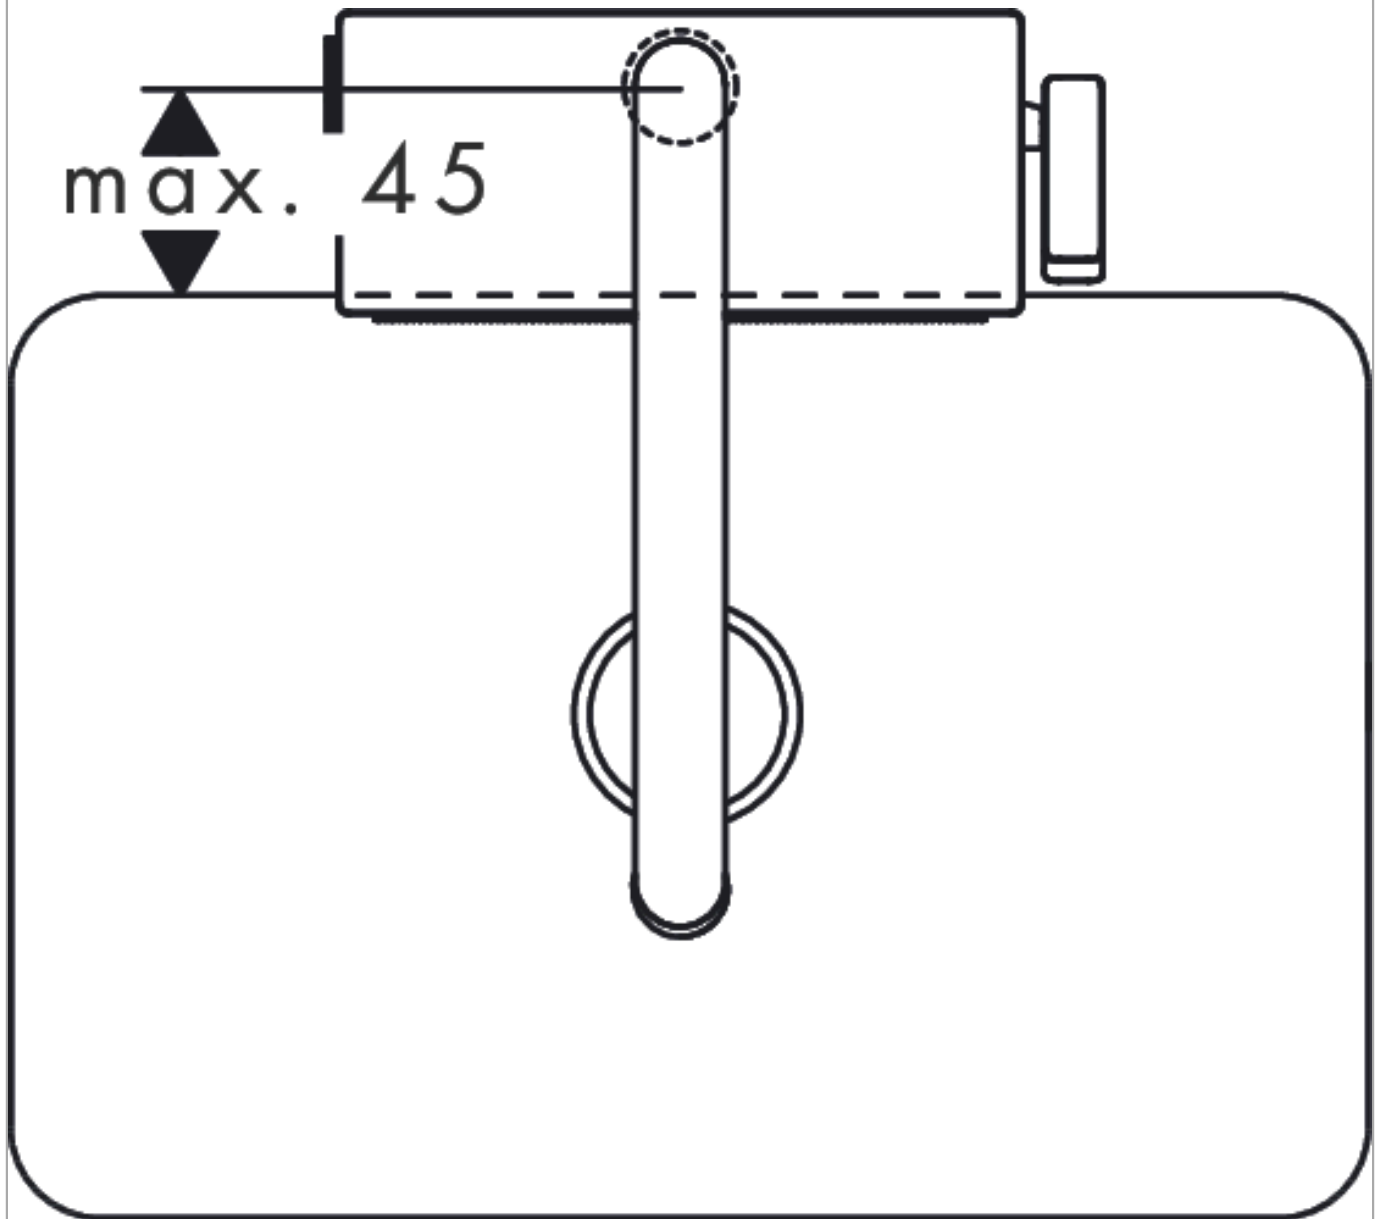

Aquno Select M81
Single lever kitchen mixer 170, pull-out spray, 3jet, sBox
Surfaces: **Chrome** Article Number: **73831000**

Installation examples