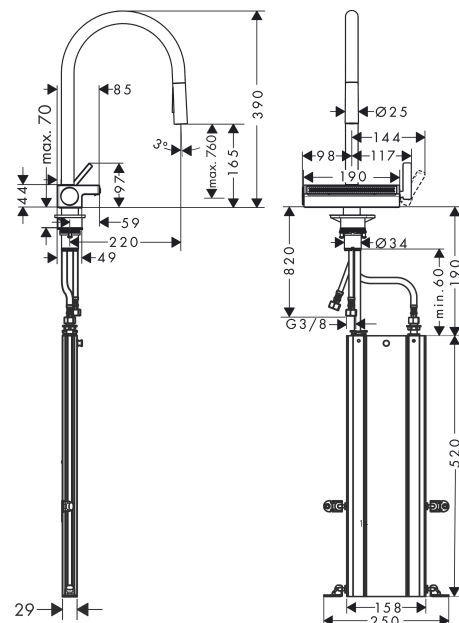

Scale drawing