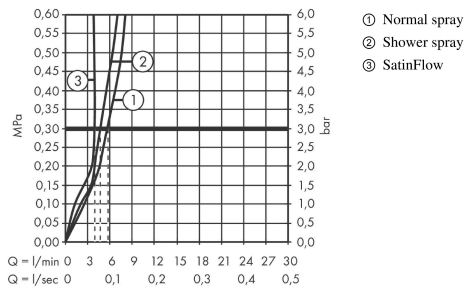

Aquno Select M81
Single lever kitchen mixer 170, pull-out spray, 3jet, sBox
 Surfaces: **Chrome** Article Number: **73831000**

Description

product features

- consists of: single lever kitchen mixer, hose box, multifunctional strainer
- ComfortZone 170
- swivel range adjustable in 3 steps 60°, 110° or 150°
- laminar spray, shower spray, SatinFlow
- change between SatinFlow and pull-out spray at the touch of a button
- lockable shower spray, spray returns through pressing spray diverter
- MagFit magnetic shower support
- connection dimension: DN15
- maximum flow rate at 3 bar: 6 l/min
- ceramic cartridge
- connection type: G 3/8 connections
- integrated non-return valve
- sBox for quiet, smooth and protected hose guidance in the cabinet, under the countertop
- extension length up to 76 cm
- tap hole with Ø 35 mm required, recommendation: the middle of tap hole drilling should be max. 45 mm from the back side of of the bowl

Technology

Design awards

reddot winner 2020
best of the best

Product image

Scale drawing

Aquno Select M81
Single lever kitchen mixer 170, pull-out spray, 3jet, sBox
 Surfaces: **Chrome** Article Number: **73831000**

Flowchart

The consumption was measured in combination with the appropriate fittings (thermostat/mixer/in-wall valve) to reflect actual application in practice.

Aquno Select M81
Single lever kitchen mixer 170, pull-out spray, 3jet, sBox
 Surfaces: **Chrome** Article Number: **73831000**