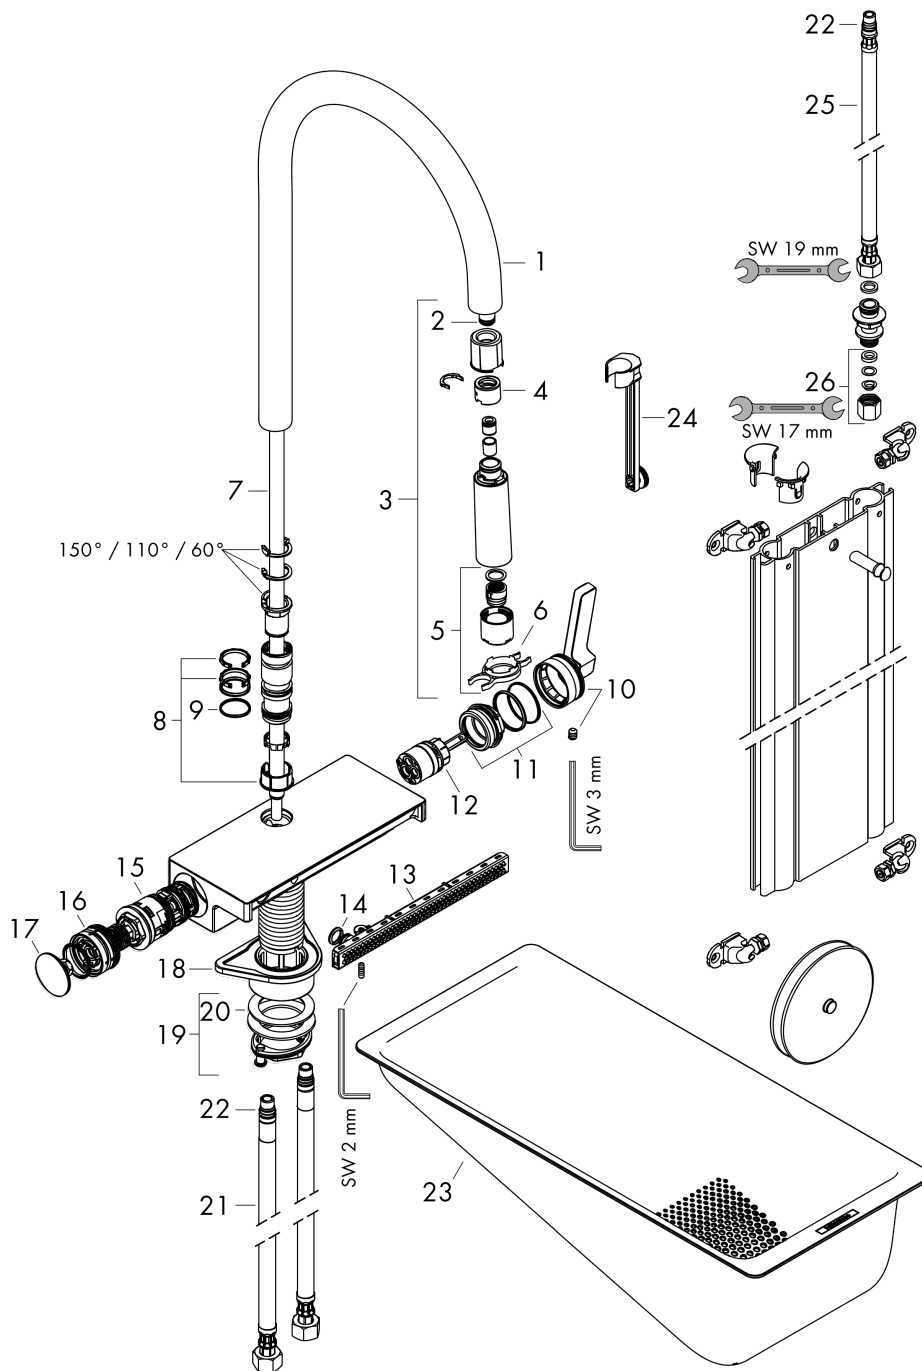

Installation examples

Aquno Select M81
Single lever kitchen mixer 170, pull-out spray, 3jet, sBox
 Surfaces: **Chrome** Article Number: **73831000**

Exploded Drawing

Year of production: >12/19

Aquno Select M81**Single lever kitchen mixer 170, pull-out spray, 3jet, sBox**Surfaces: **Chrome** Article Number: **73831000****Spare part list**

Year of production: >12/19

Pos.	Description	Article Number	Price	PU
1	spout cpl.	93779000	-	1
2	O-ring 8x2	98112000	-	1
3	handspray	93778000	-	1
4	non return valve DW 10	96456000	-	1
5	spray former	93342000	-	1
6	service tool	95910000	-	1
7	hose	93754000	-	1
8	set of lever collars	98365000	-	1
9	O-ring 19x2	98426000	-	1
10	handle	93776000	-	1
11	nut	92926000	-	1
12	cartridge, assy	93183000	-	1
13	spray head cpl.	93781000	-	1
14	O-ring 10x2	98170000	-	1
15	selector assy	93558000	-	1
16	spring with sleeve	93782000	-	1
17	cover	93777000	-	1
18	support	97523000	-	1
19	fixing set (special)	93253000	-	1
20	lever collar	97548000	-	1
21	connection hose 900 mm M10x1 G3/8	93780000	-	1
22	O-ring 8x1,75	97827000	-	1
23	-	40963000	-	1
24	extension set	43333000	-	1
25	connection hose 450 mm M10x1 G3/8	96507000	-	1
26	squeezing connection	96099000	-	1