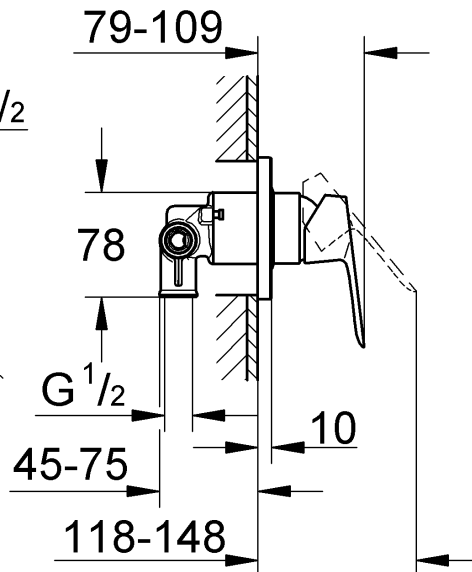

## BauLoop

**CN** .....1

**GB** .....2

**D** .....3

Design & Quality Engineering GROHE Germany

99.041.131/ÄM 221169/07.11

**GROHE**  
ENJOY WATER®