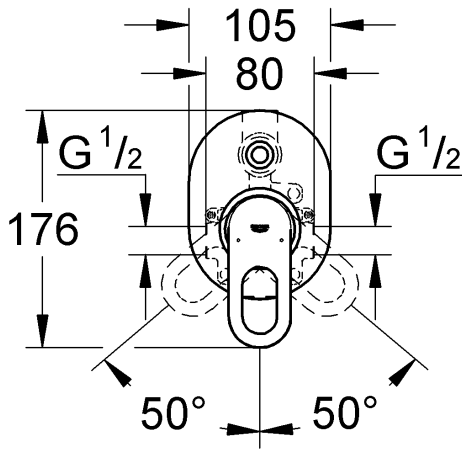

29 041
29 062