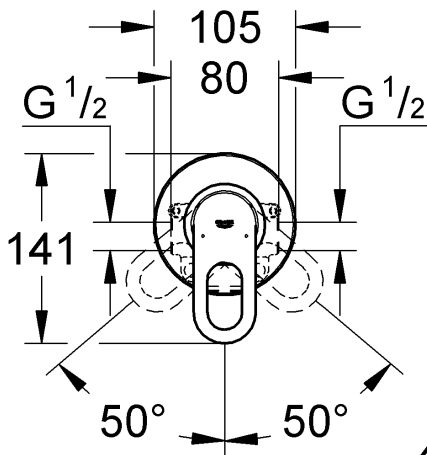

## BauLoop

**CN** .....1

**GB** .....2

**D** .....3

Design & Quality Engineering GROHE Germany

99.041.131/ÄM 221169/07.11

**GROHE**  
ENJOY WATER®