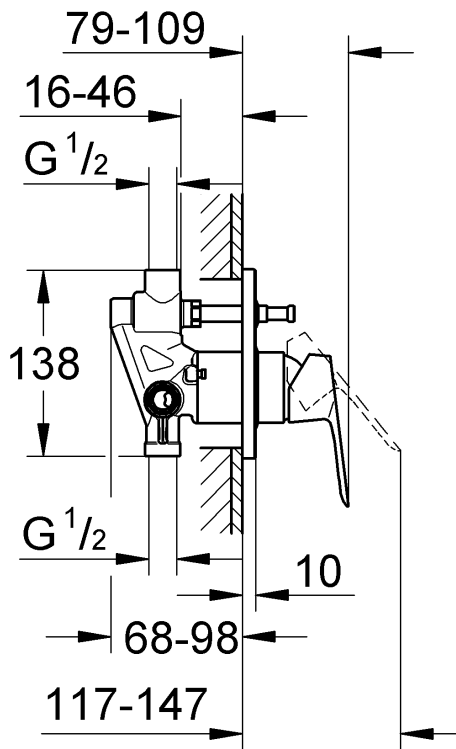

29 041
29 062