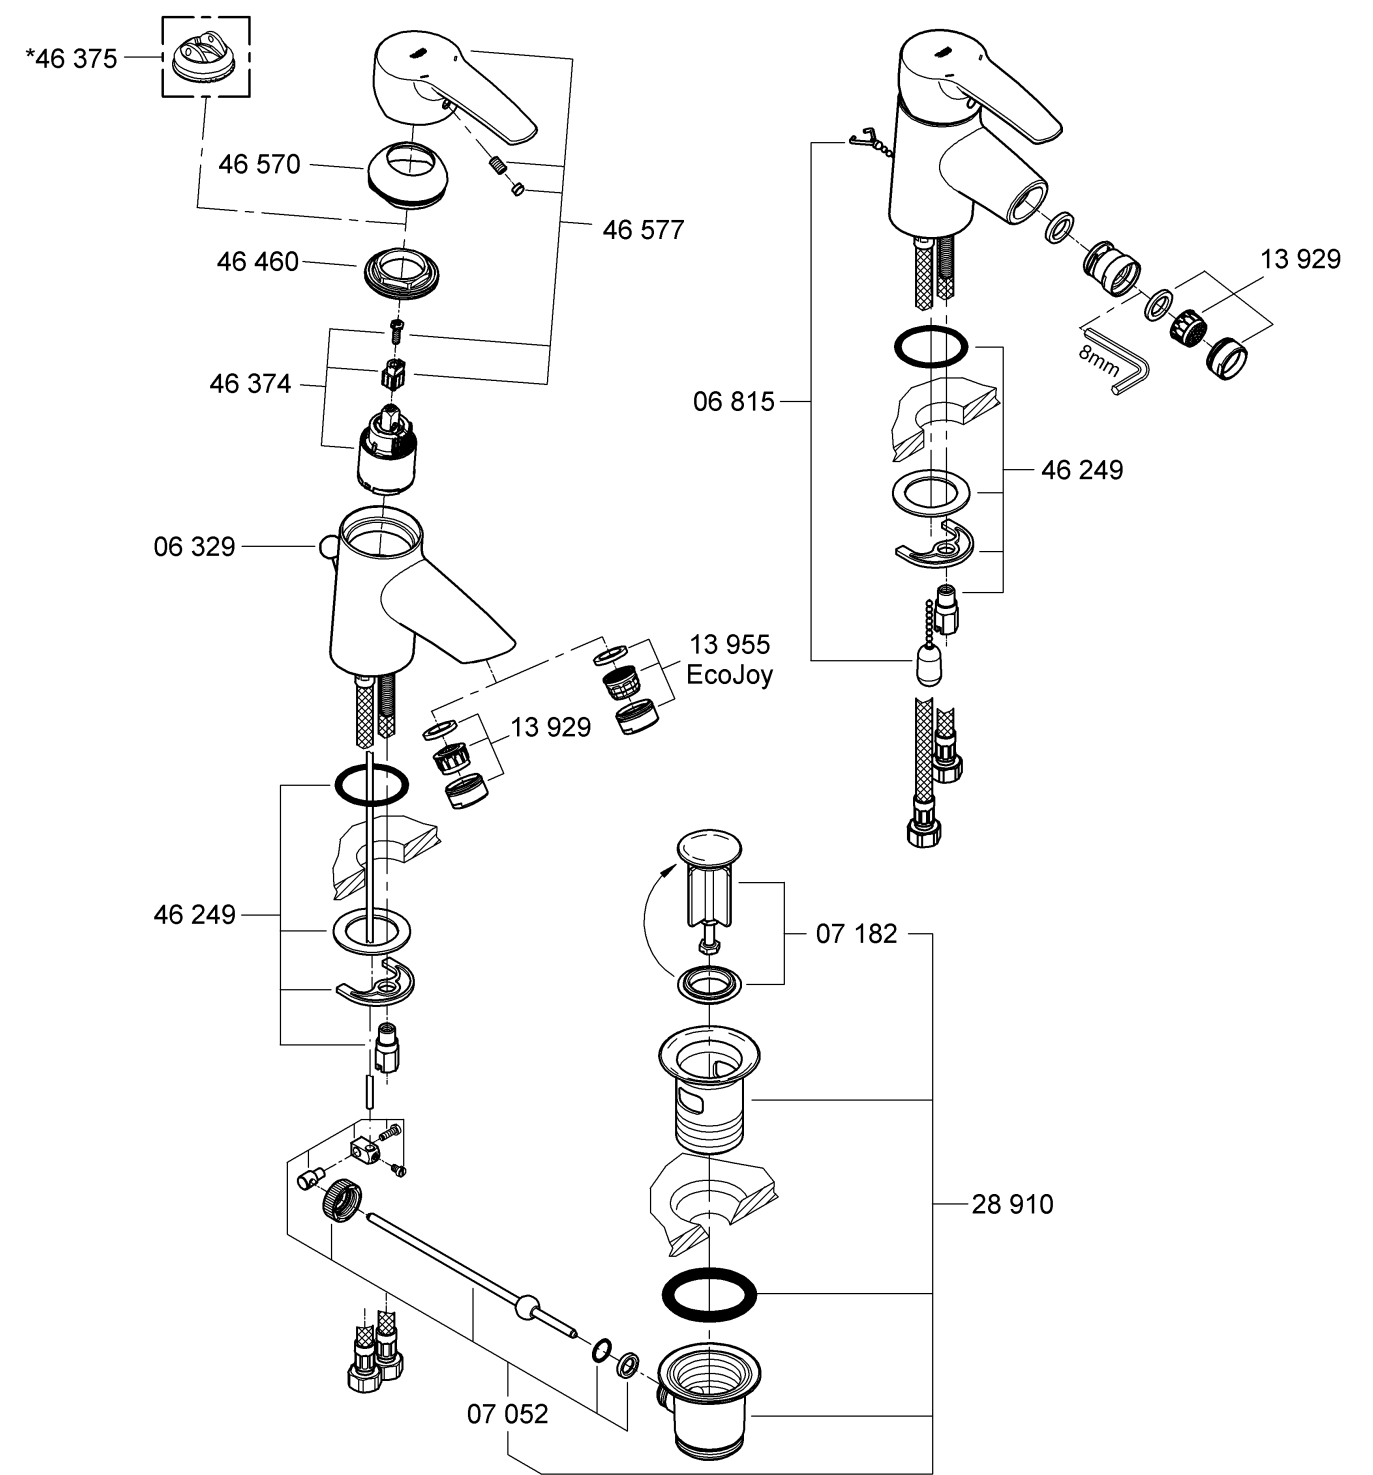

33 603

33 623