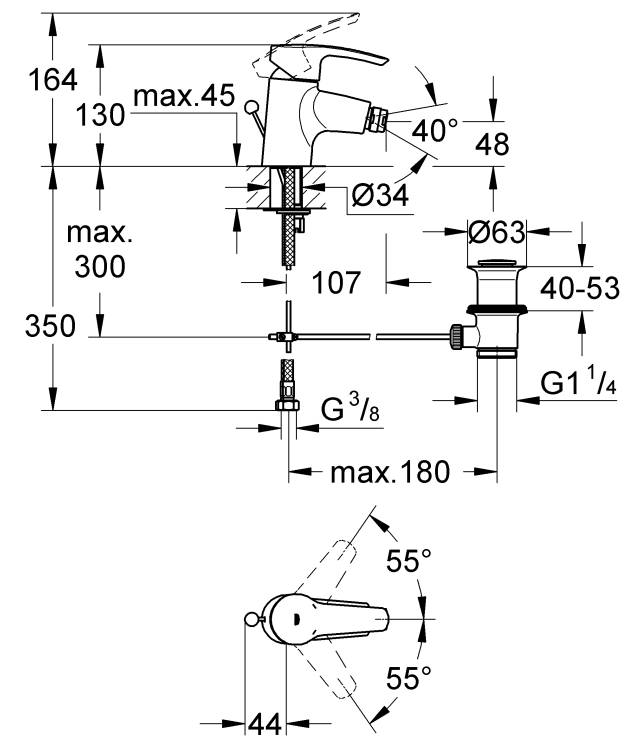

33 603

33 623