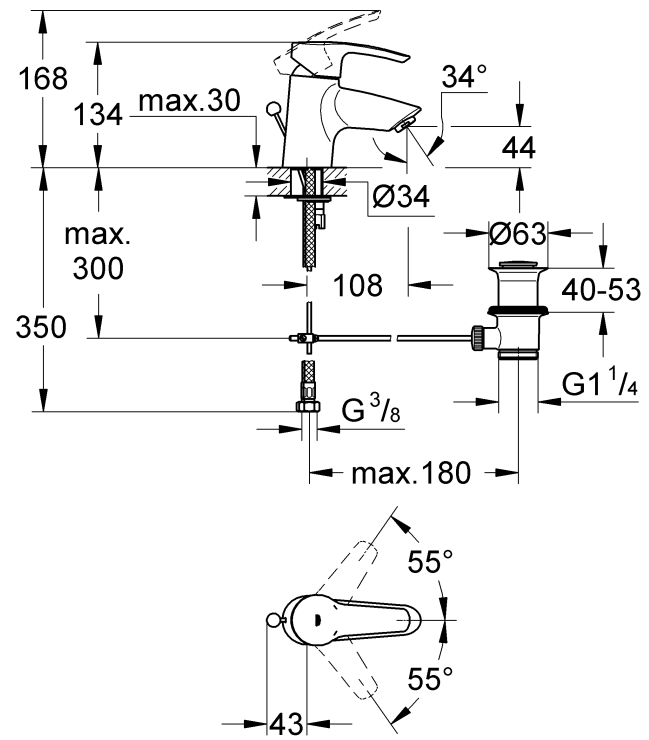

Design & Quality Engineering GROHE Germany

96.357.131/ÄM 216935/02.10

GROHE

ENJOY WATER®

33 552
33 558

33 557
33 559

32 468

33 603