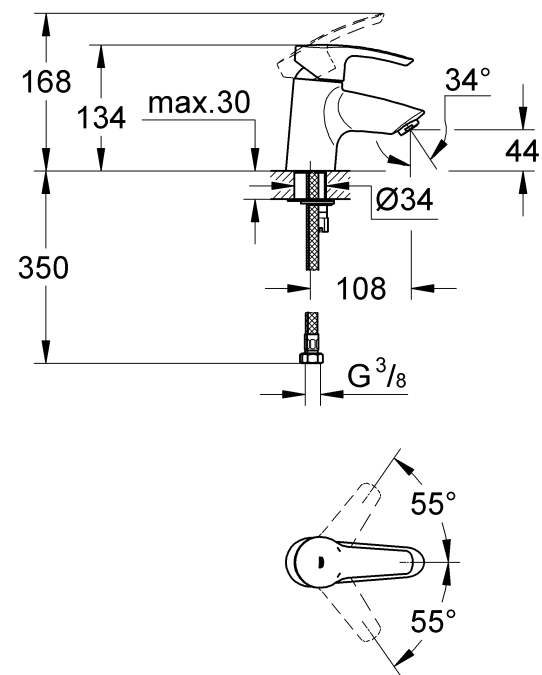

Design & Quality Engineering GROHE Germany

96.357.131/ÄM 216935/02.10

GROHE

ENJOY WATER®

33 552
33 558

33 557
33 559

32 468

33 603