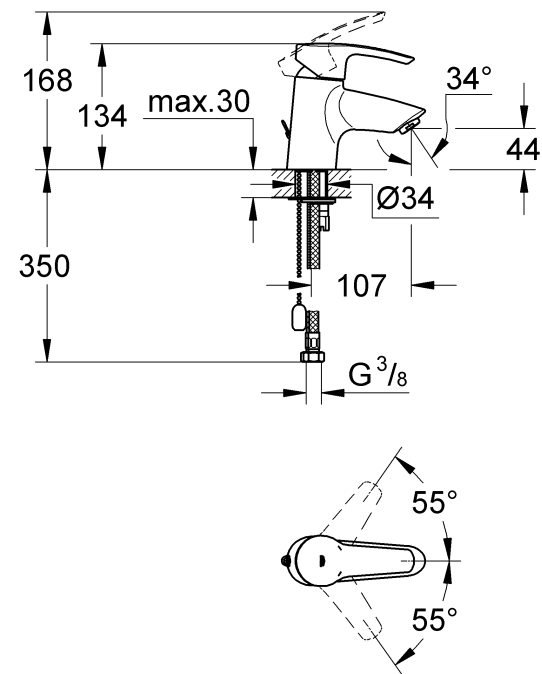

Design & Quality Engineering GROHE Germany

96.357.131/ÄM 216935/02.10

GROHE

ENJOY WATER®

33 552
33 558

33 557
33 559

32 468

33 603