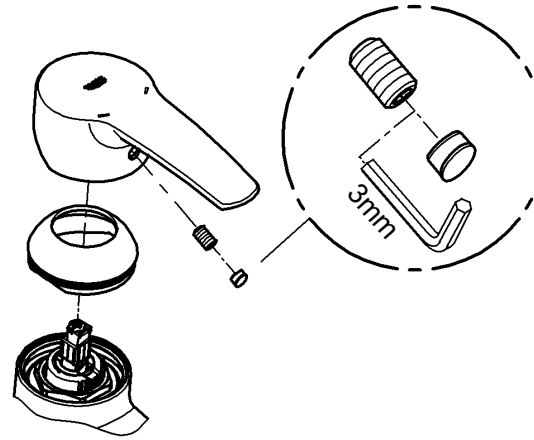

Design & Quality Engineering GROHE Germany

96.357.131/ÄM 216935/02.10

GROHE
ENJOY WATER®

33 552
33 558

33 557
33 559

32 468

33 603

33 623