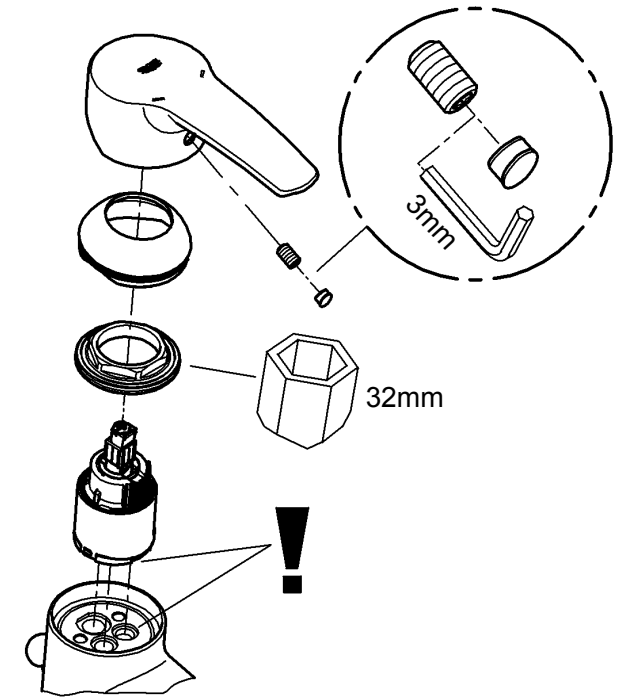

Design & Quality Engineering GROHE Germany

96.357.131/ÄM 216935/02.10

GROHE
ENJOY WATER®

33 552
33 558

33 557
33 559

32 468

33 603

33 623