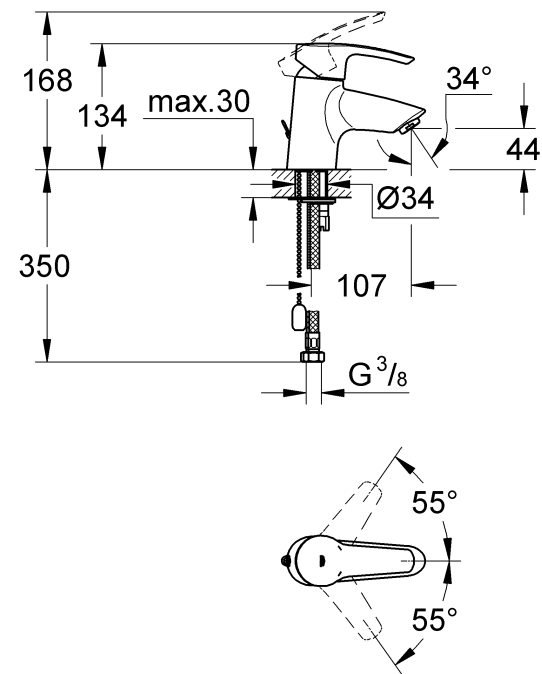

Design & Quality Engineering GROHE Germany

96.357.131/ÄM 216935/02.10

GROHE
ENJOY WATER®

33 552
33 558

33 557
33 559

32 468

33 603

33 623