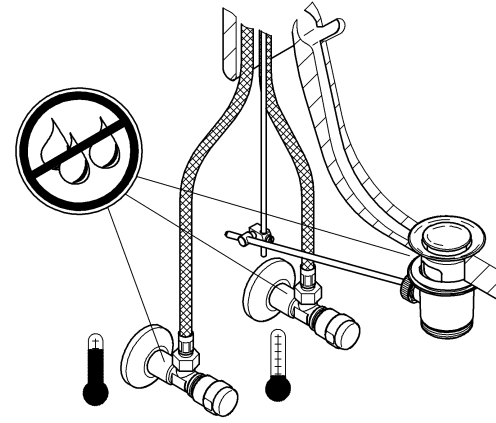

Design & Quality Engineering GROHE Germany

96.357.131/ÄM 216935/02.10

GROHE
ENJOY WATER®

33 552
33 558

33 557
33 559

32 468

33 603

33 623