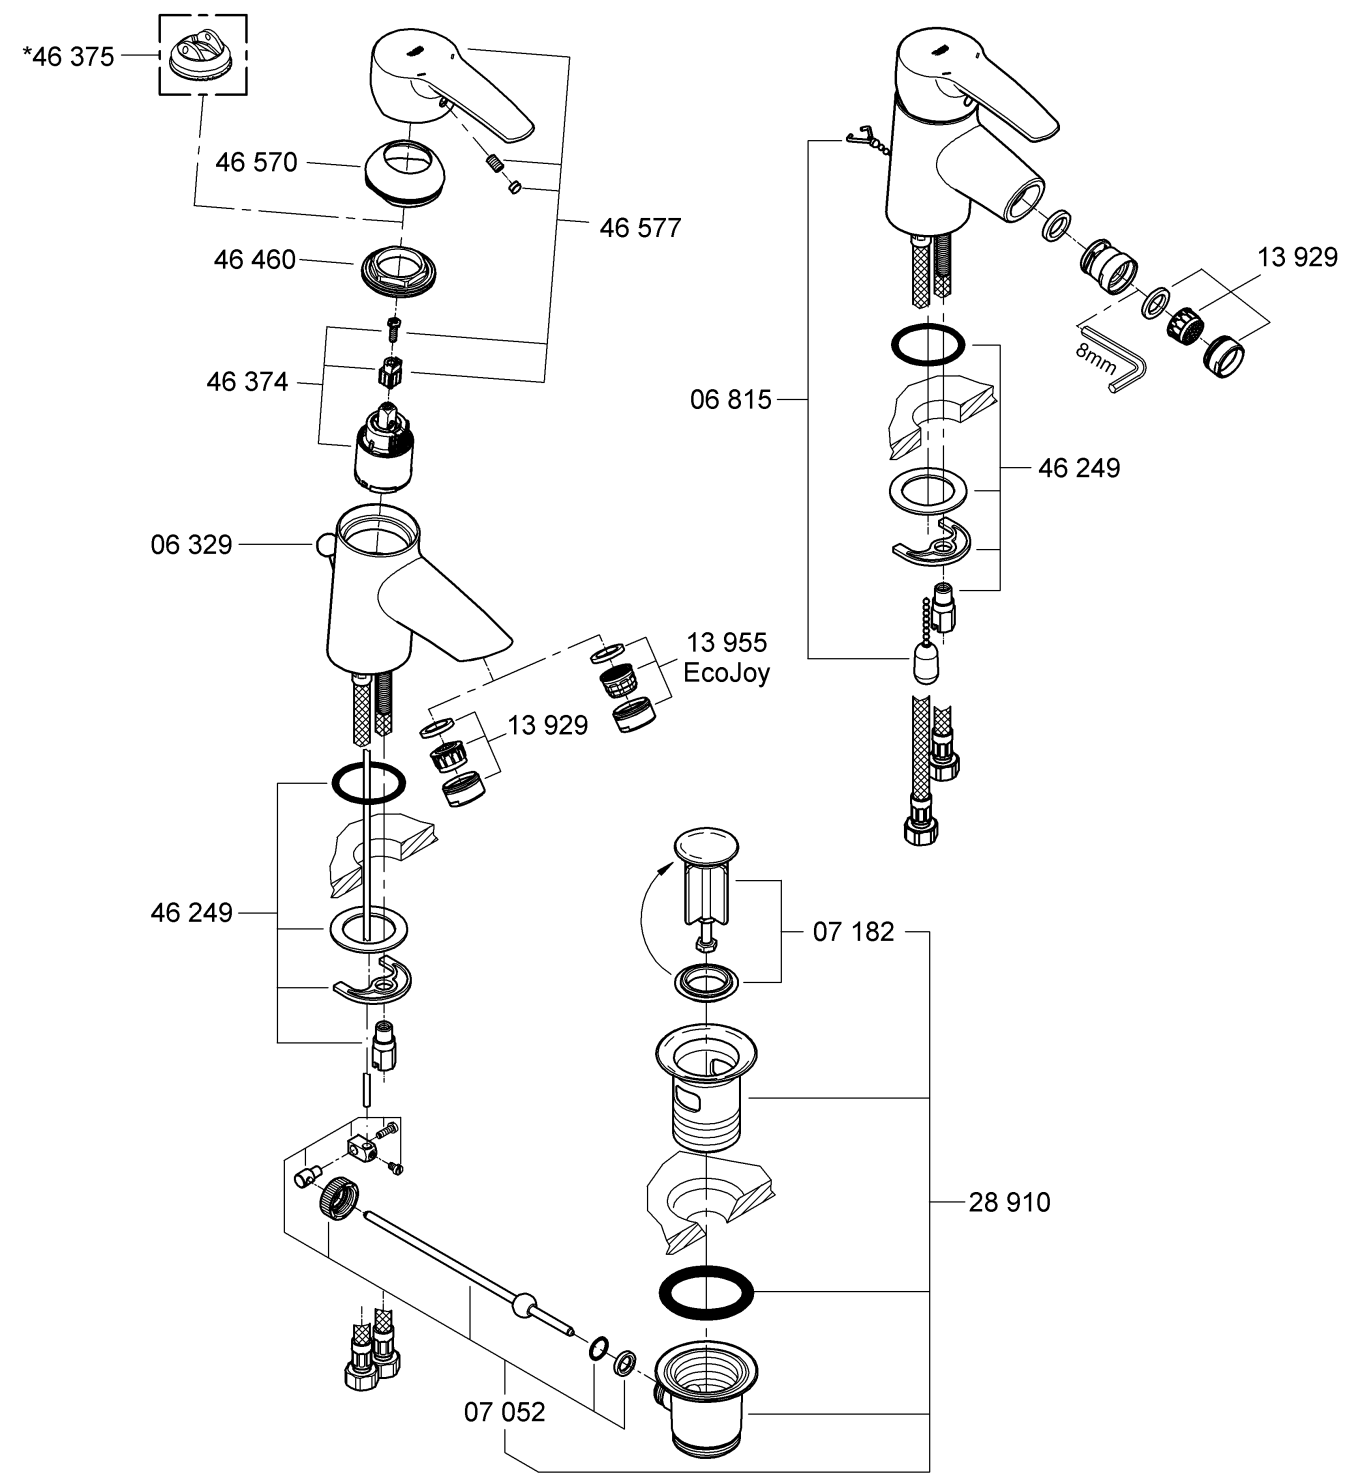

Design & Quality Engineering GROHE Germany

96.357.131/ÄM 216935/02.10

GROHE
ENJOY WATER®

33 552
33 558

33 557
33 559

32 468

33 603

33 623