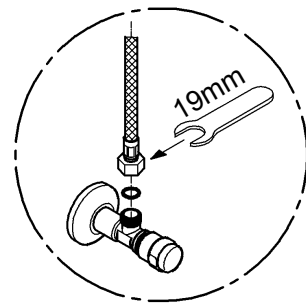

Design & Quality Engineering GROHE Germany

96.357.131/ÄM 216935/02.10

GROHE
ENJOY WATER®

33 552
33 558

33 557
33 559

32 468

33 603

33 623