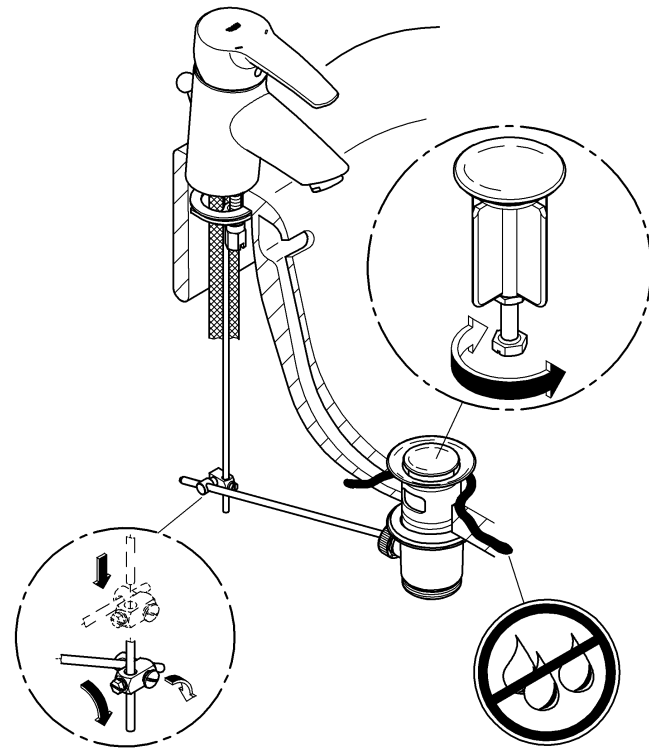

Design & Quality Engineering GROHE Germany

96.357.131/ÄM 216935/02.10

GROHE
ENJOY WATER®

33 552
33 558

33 557
33 559

32 468

33 603

33 623