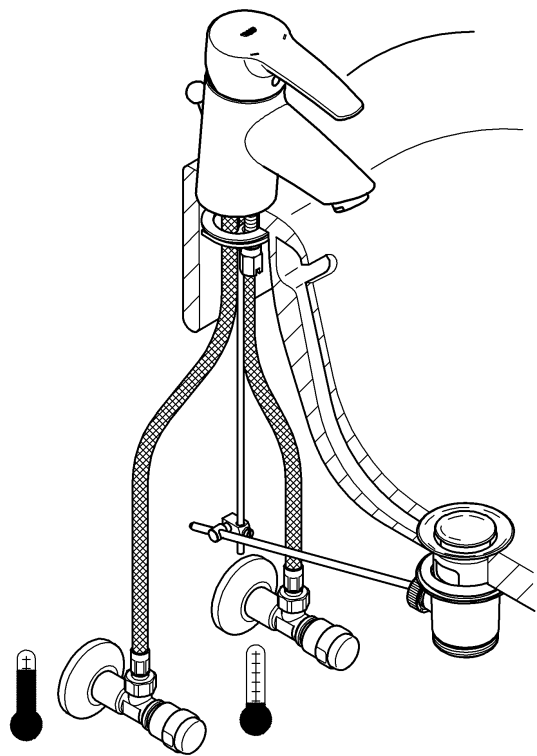

Design & Quality Engineering GROHE Germany

96.357.131/ÄM 216935/02.10

GROHE
ENJOY WATER®

33 552
33 558

33 557
33 559

32 468

33 603

33 623