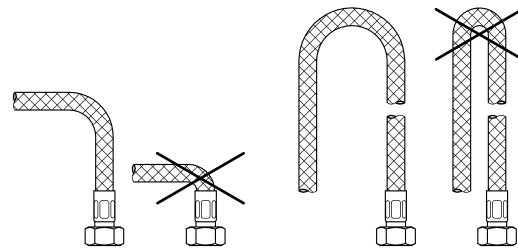

Design & Quality Engineering GROHE Germany

96.357.131/ÄM 216935/02.10

GROHE
ENJOY WATER®

33 552
33 558

33 557
33 559

32 468

33 603

33 623