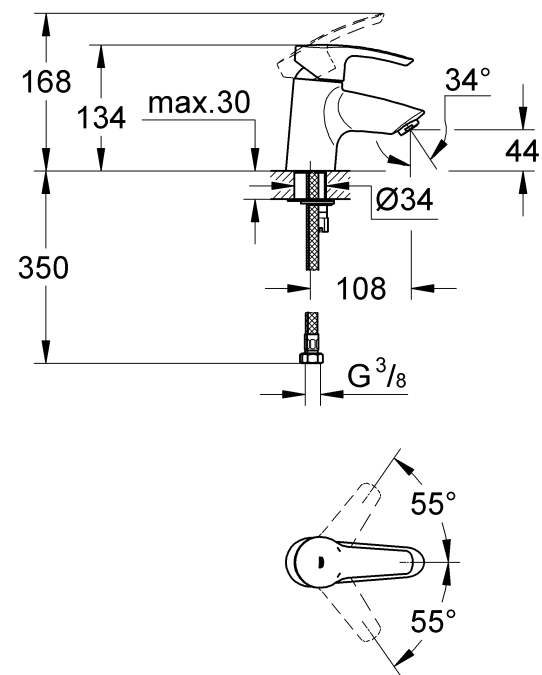

Design & Quality Engineering GROHE Germany

96.357.131/ÄM 216935/02.10

GROHE
ENJOY WATER®

33 552
33 558

33 557
33 559

32 468

33 603

33 623