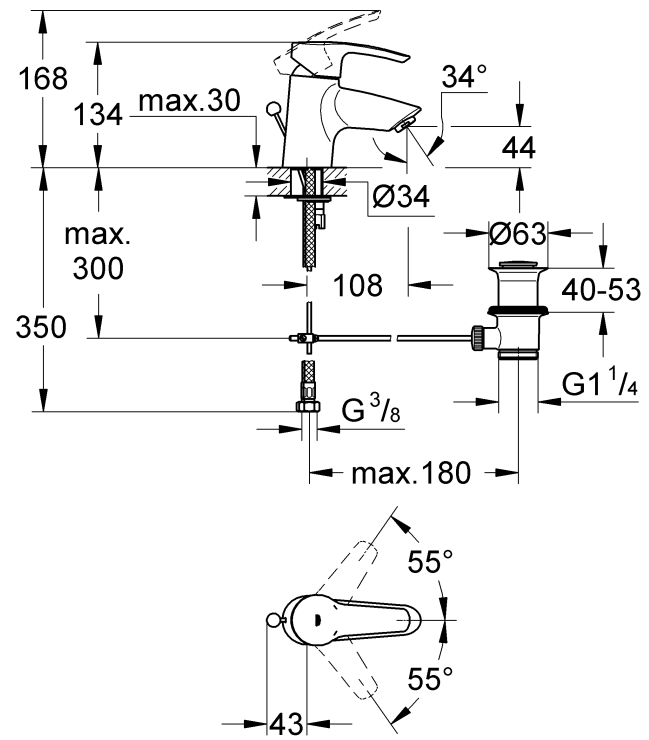

Design & Quality Engineering GROHE Germany

96.357.131/ÄM 216935/02.10

GROHE
ENJOY WATER®

33 552
33 558

33 557
33 559

32 468

33 603

33 623