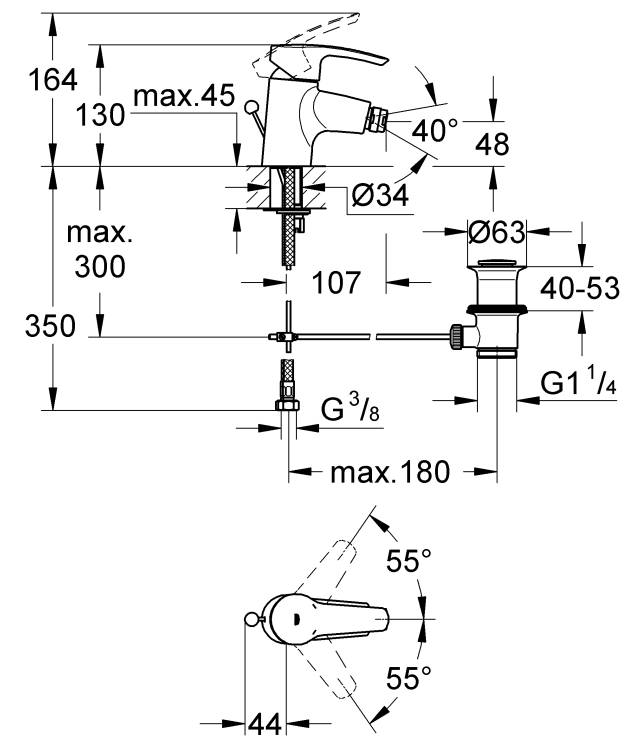

Design & Quality Engineering GROHE Germany

96.357.131/ÄM 216935/02.10

GROHE
ENJOY WATER®

33 552
33 558

33 557
33 559

32 468

33 603

33 623