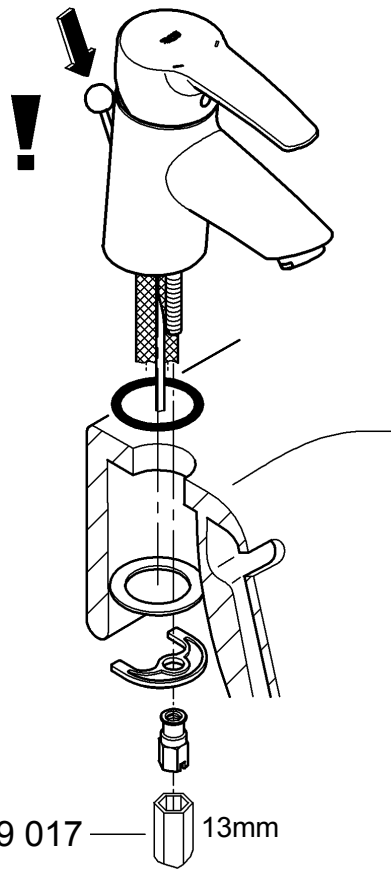

Design & Quality Engineering GROHE Germany

96.357.131/ÄM 216935/02.10

GROHE
ENJOY WATER®

33 552
33 558

33 557
33 559

32 468

33 603

33 623