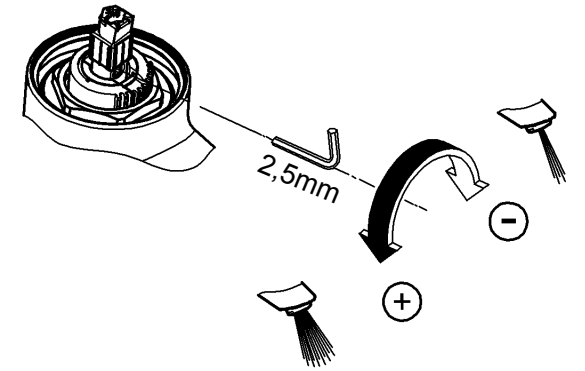

Design & Quality Engineering GROHE Germany

96.357.131/ÄM 216935/02.10

GROHE
ENJOY WATER®

33 552
33 558

33 557
33 559

32 468

33 603

33 623