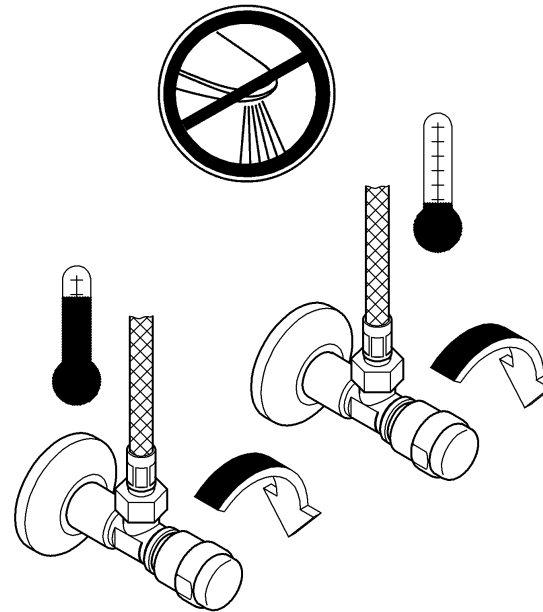

Design & Quality Engineering GROHE Germany

96.357.131/ÄM 216935/02.10

GROHE
ENJOY WATER®

33 552
33 558

33 557
33 559

32 468

33 603

33 623