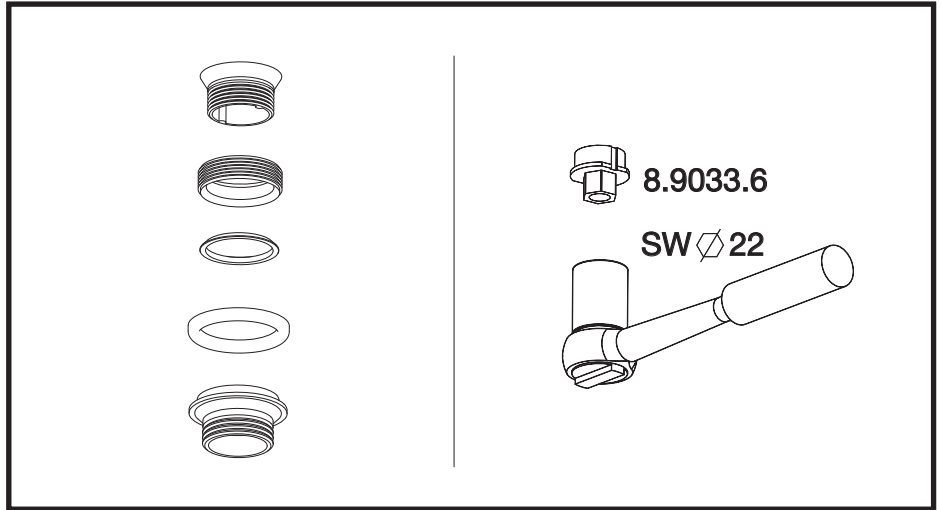

LAUFEN

8.9830.1.000.000.1

Service

pict. 1 - 5 pict. 6 - 9