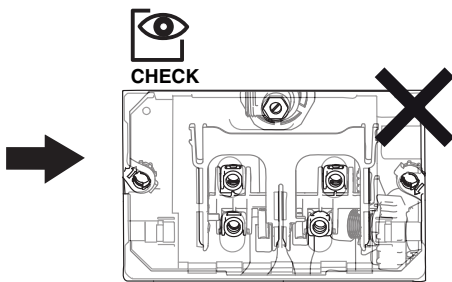

OLI 120 PLUS

OLIpure®

OLIpure®
kit conversion
Cod. 152974