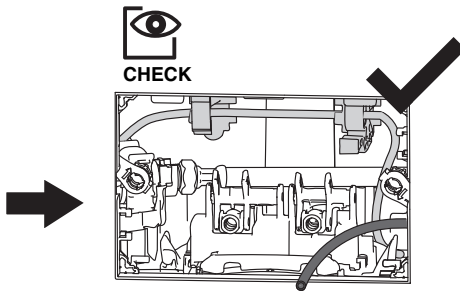

# EXPERT EVO

OLIpure®

OLIpure®  
kit conversion  
Cod. 152974