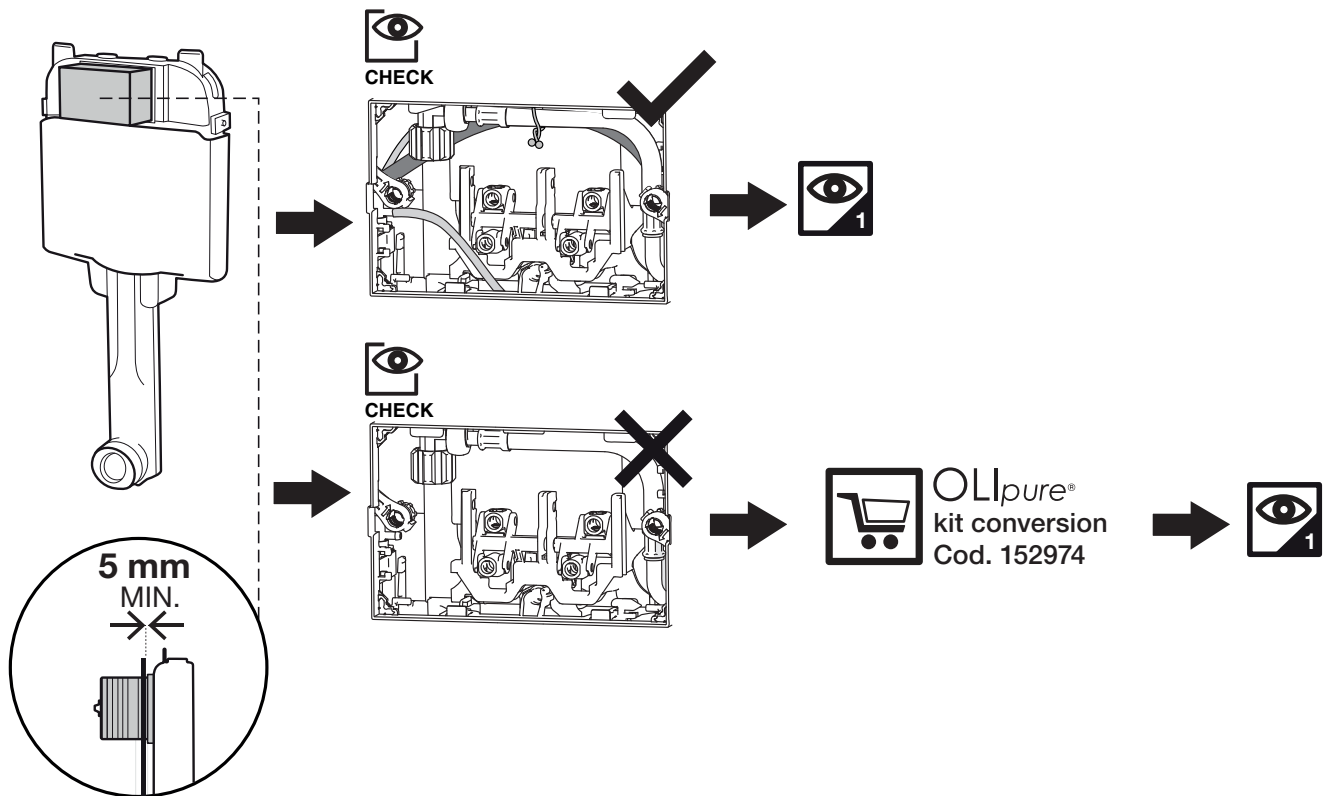

# EXPERT EVO

OLIpure®

OLIpure®  
kit conversion  
Cod. 152974