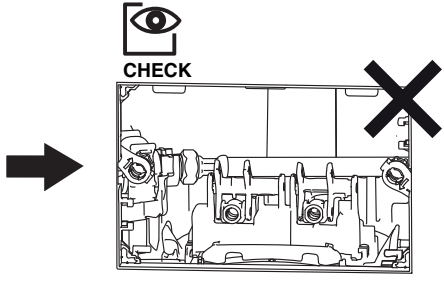

# EXPERT EVO

OLIpure®

OLIpure®  
kit conversion  
Cod. 152974