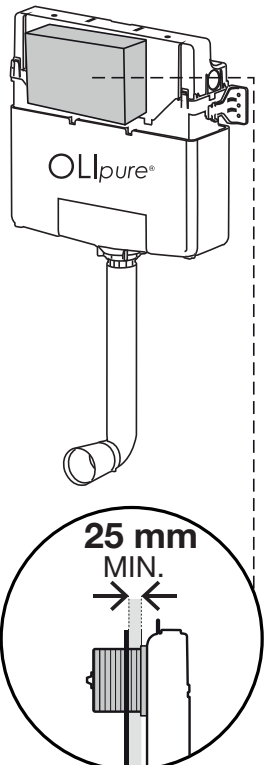

OLI 120 PLUS

OLIpure®

OLIpure®
kit conversion
Cod. 152974