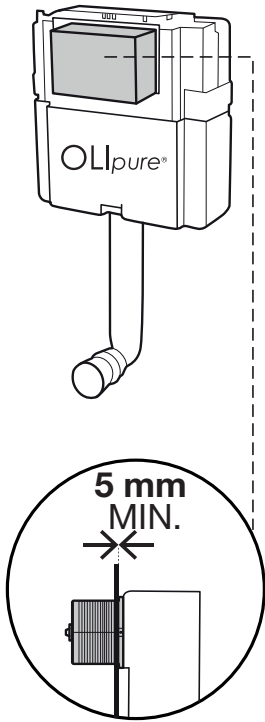

# EXPERT EVO

OLIpure®

OLIpure®  
kit conversion  
Cod. 152974