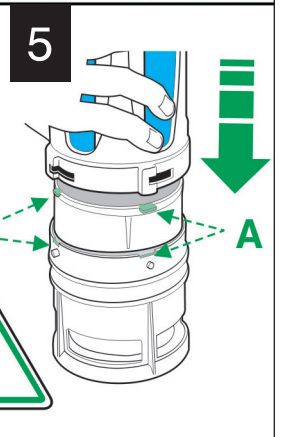

JIKA

Dual Flush

- 8.2771.2.###.241.1 Mio
- 8.2771.3.###.242.1 Mio
- 8.2761.2.###.241.1 Olymp
- 8.2761.3.###.242.1 Olymp
- 8.2838.2.###.241.1 Lyra plus
- 8.2838.3.###.242.1 Lyra plus
- 8.2828.3.###.242.1 Lyra plus Baltic
- 8.2839.2.###.241.1 Zeta
- 8.2839.3.###.242.1 Zeta