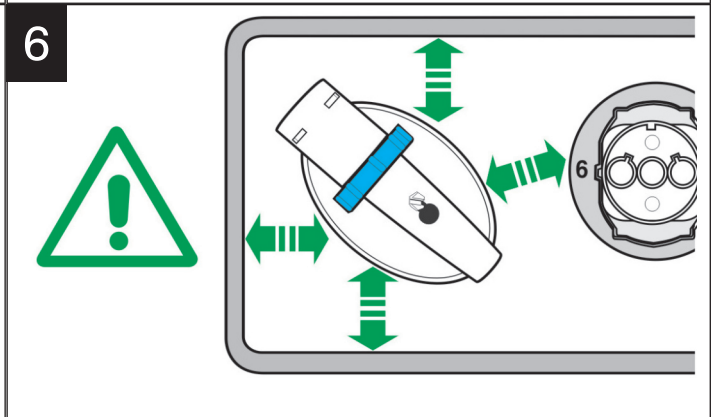

JIKA

Dual Flush

- 8.2771.2.###.241.1 Mio
- 8.2771.3.###.242.1 Mio
- 8.2761.2.###.241.1 Olymp
- 8.2761.3.###.242.1 Olymp
- 8.2838.2.###.241.1 Lyra plus
- 8.2838.3.###.242.1 Lyra plus
- 8.2828.3.###.242.1 Lyra plus Baltic
- 8.2839.2.###.241.1 Zeta
- 8.2839.3.###.242.1 Zeta