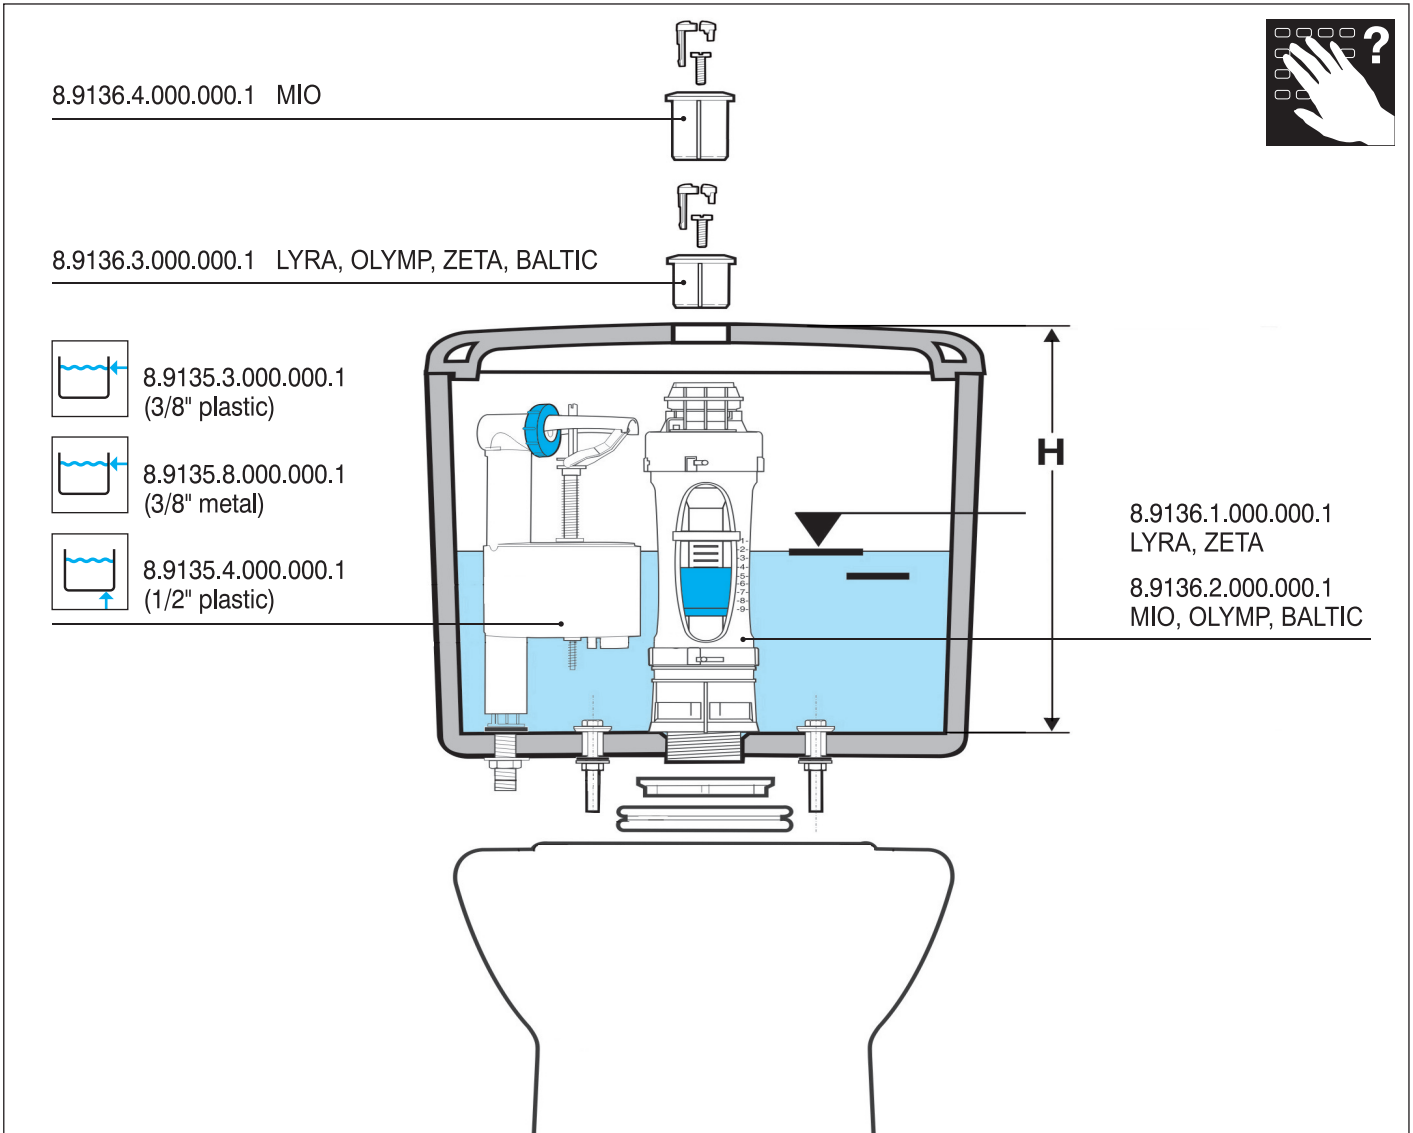

JIKA

Dual Flush

- 8.2771.2.###.241.1 Mio
- 8.2771.3.###.242.1 Mio
- 8.2761.2.###.241.1 Olymp
- 8.2761.3.###.242.1 Olymp
- 8.2838.2.###.241.1 Lyra plus
- 8.2838.3.###.242.1 Lyra plus
- 8.2828.3.###.242.1 Lyra plus Baltic
- 8.2839.2.###.241.1 Zeta
- 8.2839.3.###.242.1 Zeta