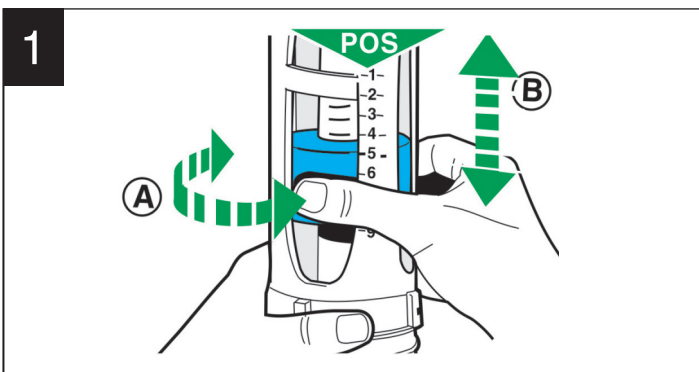

JIKA

Dual Flush

- 8.2771.2.###.241.1 Mio
- 8.2771.3.###.242.1 Mio
- 8.2761.2.###.241.1 Olymp
- 8.2761.3.###.242.1 Olymp
- 8.2838.2.###.241.1 Lyra plus
- 8.2838.3.###.242.1 Lyra plus
- 8.2828.3.###.242.1 Lyra plus Baltic
- 8.2839.2.###.241.1 Zeta
- 8.2839.3.###.242.1 Zeta