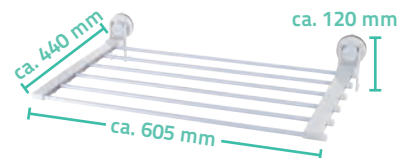

Ersatzsaugnapf

Suction cup
Ventouse remplacement

Material: ABS/PVC

Art.-Nr. 12100100