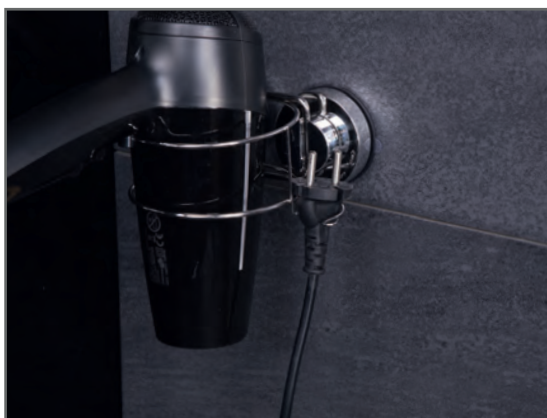

Fönhalter Hair dryer holder Support sèche-cheveux

Material: Edelstahl/ABS/POM/PVC
Stainless steel/ABS/POM/PVC
Acier inoxydable/ABS/POM/PVC

Art.-Nr. 12070000