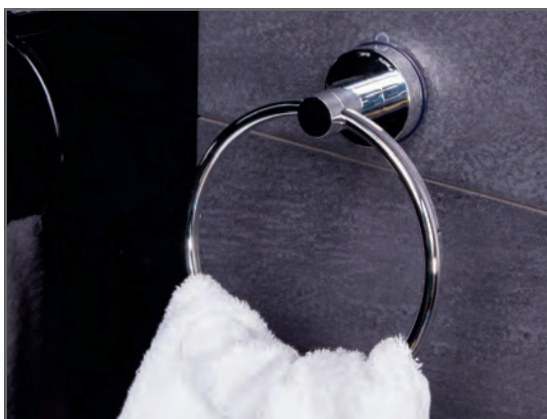

Handtuchring
Towel ring
Porte-serviette anneau

Material: ABS/PVC

Art.-Nr. 12050100