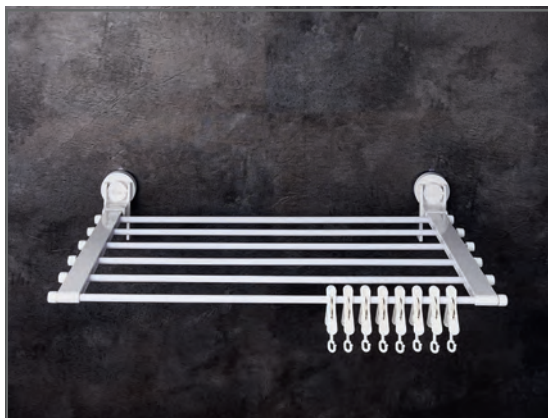

Comfort ★★☆☆☆

Wäschetrockner

Laundry dryer
Étendoir mural

Material: ABS/PVC

Art.-Nr. 12001101