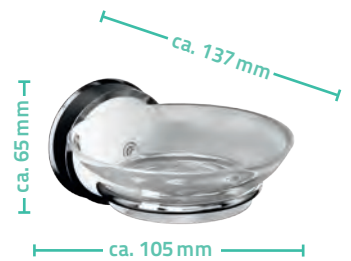

Seifenablage Soap dish Porte-savon acier

Material: Edelstahl/ABS/POM/PVC
Stainless steel/ABS/POM/PVC
Acier inoxydable/ABS/POM/PVC

Art.-Nr. 12040100