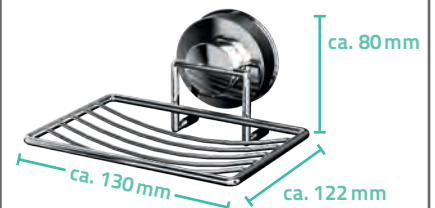

Fönhalter Hair dryer holder Support sèche-cheveux

Material: Edelstahl/ABS/POM/PVC
Stainless steel/ABS/POM/PVC
Acier inoxydable/ABS/POM/PVC

Art.-Nr. 12070000