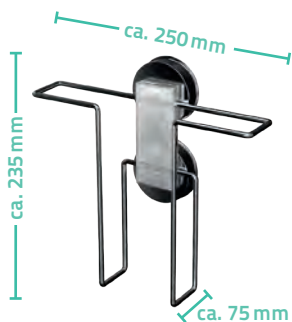

Material: Edelstahl/ABS/POM/PP/PVC
Stainless steel/ABS/POM/PP/PVC
Acier inoxydable/ABS/POM/PP/PVC

Art.-Nr. 12112100

Zeitschriftenhalter

Magazines holder
Porte-revue

Material: Edelstahl/ABS/POM/PVC
Stainless steel/ABS/POM/PVC
Acier inoxydable/ABS/POM/PVC