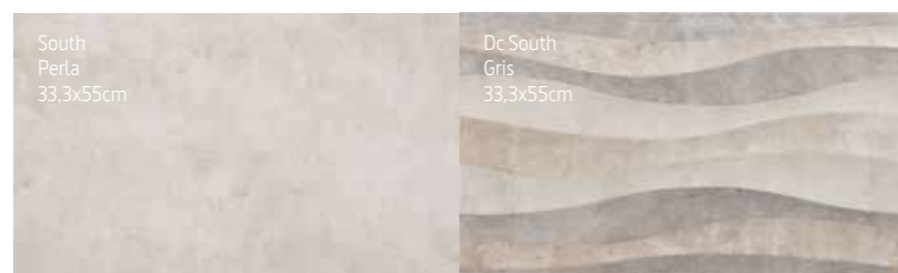

South

33x55cm/13"x21,6"

Revestimiento Pasta Roja /
Red body Wall Tiles

South
33x55cm/
13"x21,6"

Packing

Formato	Pz/Cj	M²/Cj	Cj/Pl	M²/Pl	Kg/Cj	Kg/Pl
33x55	10	1,84	48	88,32	27	1316,00

33x55cm/13"x21,6"

South Gris/Perla/Crema/Taupe
Dc South Gris/Dc South Crema

M05
M09

Revestimientos / Wall Tiles
South Perla/Gris/Dc South Gris 33x55cm/13"x21,6"

Pavimento coordinado/
Coordinated floor tile

Sahara 45x45/17,7"x17,7"