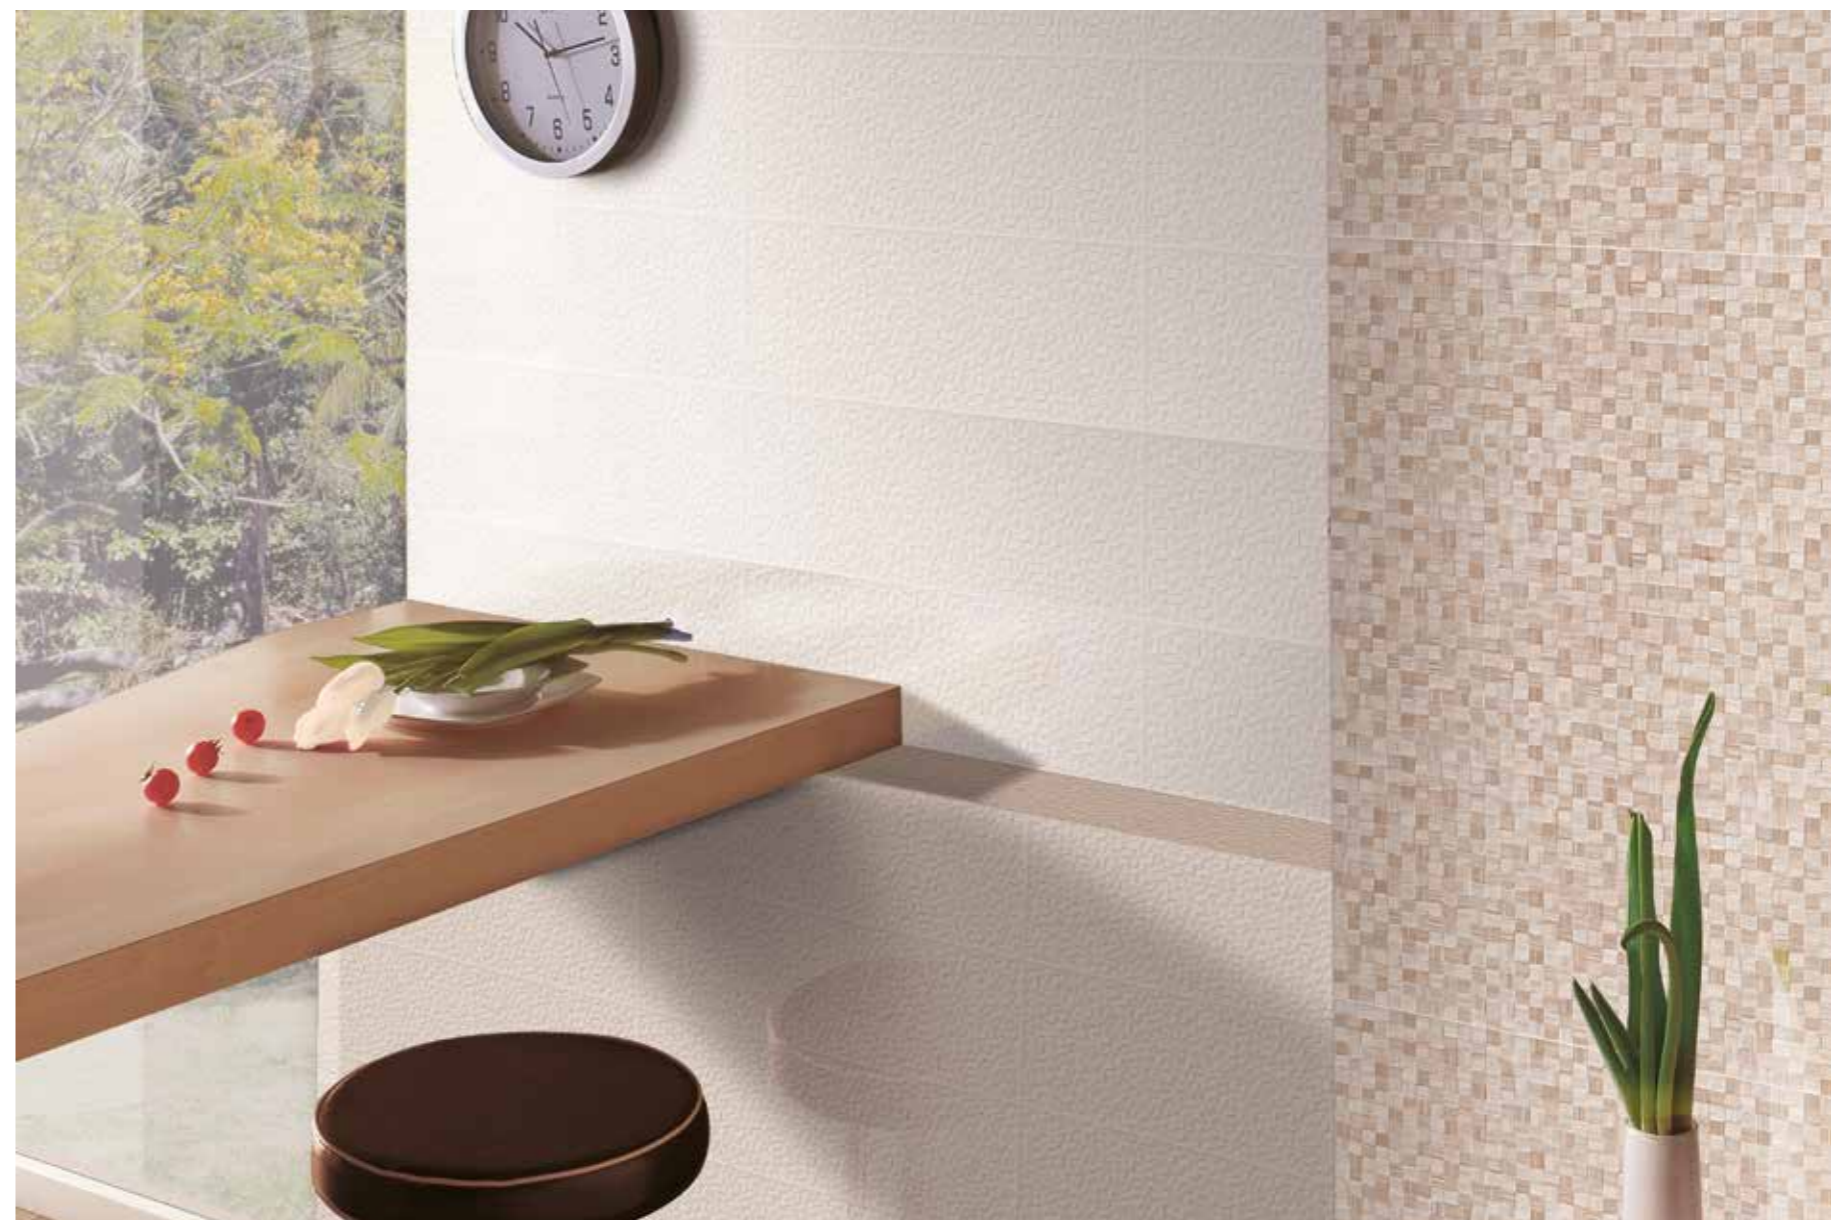

Revestimientos / Wall Tiles

Mosaic Crema/Square Moka 20x60cm/7,9"x23,6"